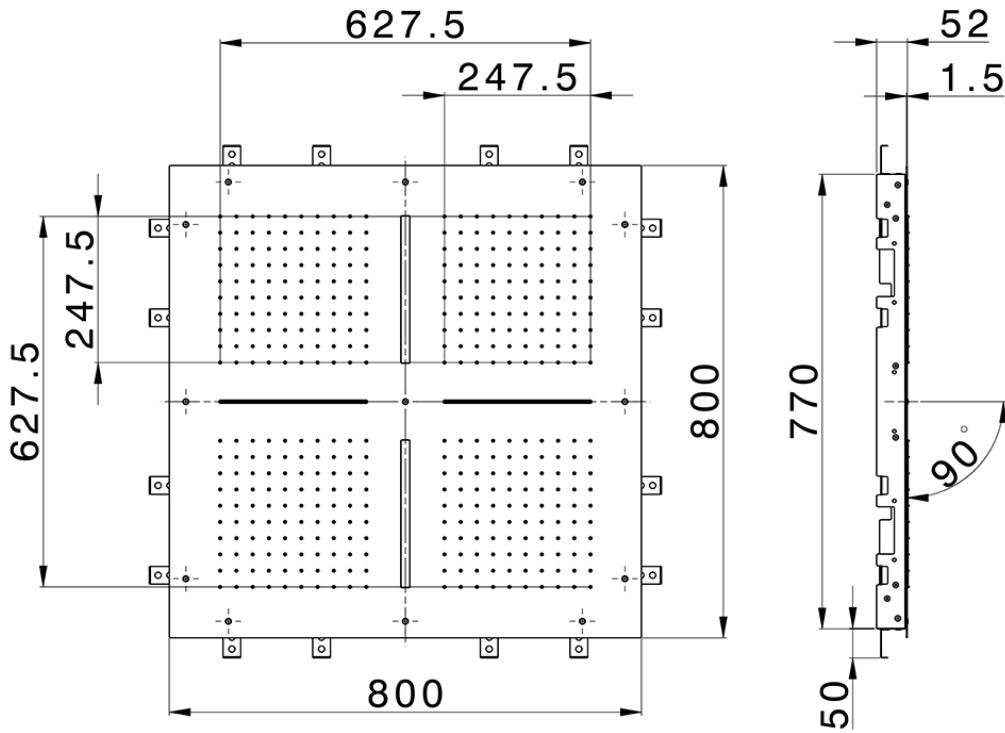

800x800 mm Chromotherapy Ceiling showerhead ZEN_ZS1C0100

ZS1C0100

<https://en.huberitalia.com/800x800-mm-chromotherapy-ceiling-showerhead-zen-zs1c0100>

2026-04-25