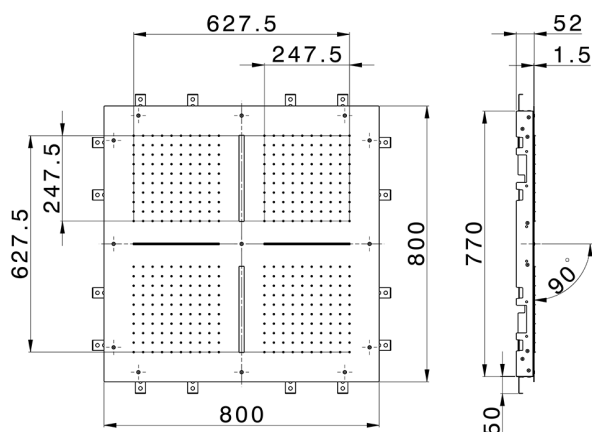

800x800 mm Chromotherapy Ceiling showerhead ZEN_ZS1C0100

MODEL **ZS1C0100**

800x800 mm Chromotherapy Ceiling showerhead, 4 rain functions, 2 waterfalls, chromotherapy functions, with remote control included, Stainless Steel AISI 304

AVAILABLE FINISHINGS

- **D1** D1 Brushed Inox
- **40** 40 Matt Black
- **4Q** 4Q Matt White
- **D2** D2 Polished Inox

CHARACTERISTICS

2026-06-26