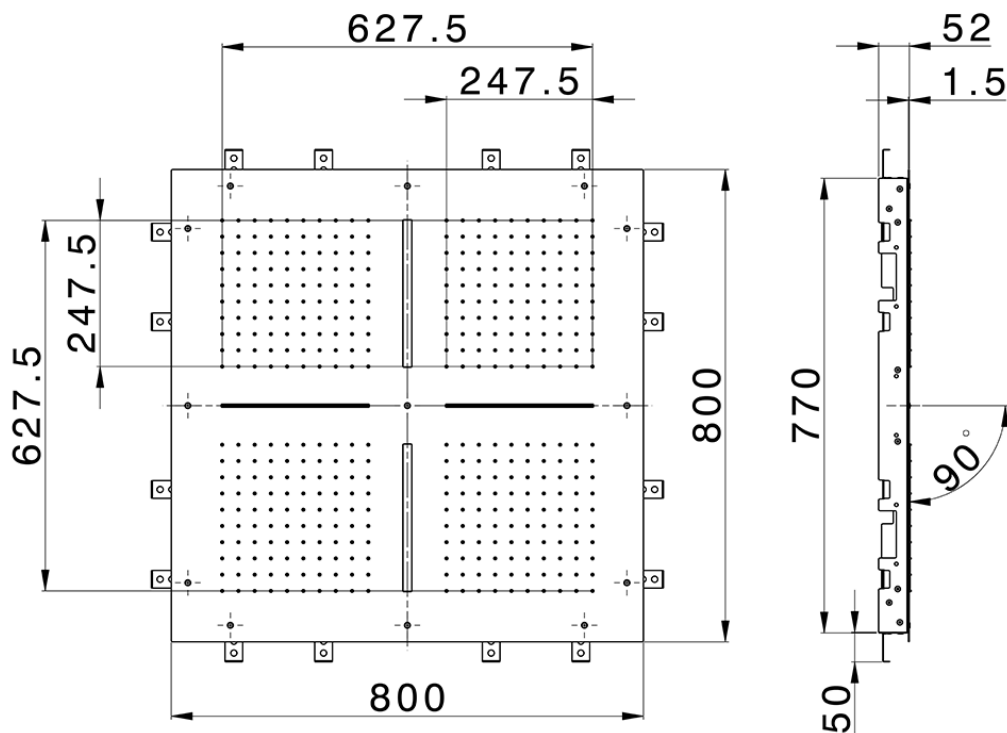

800x800 mm Chromotherapy Ceiling showerhead ZEN_ZS1C0100

ZS1C0100

<https://en.huberitalia.com/800x800-mm-chromotherapy-ceiling-showerhead-zen-zs1c0100>

2026-04-08