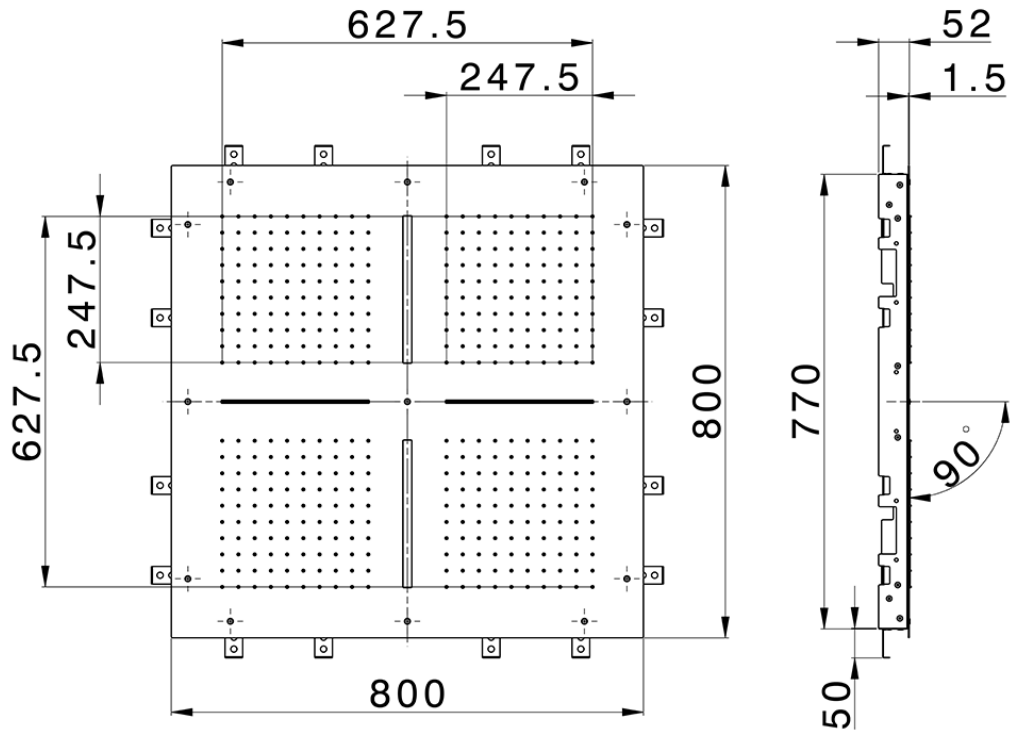

800x800 mm Chromotherapy Ceiling showerhead ZEN_ZS1C0100

ZS1C0100

<https://en.huberitalia.com/800x800-mm-chromotherapy-ceiling-showerhead-zen-zs1c0100>

2026-06-05