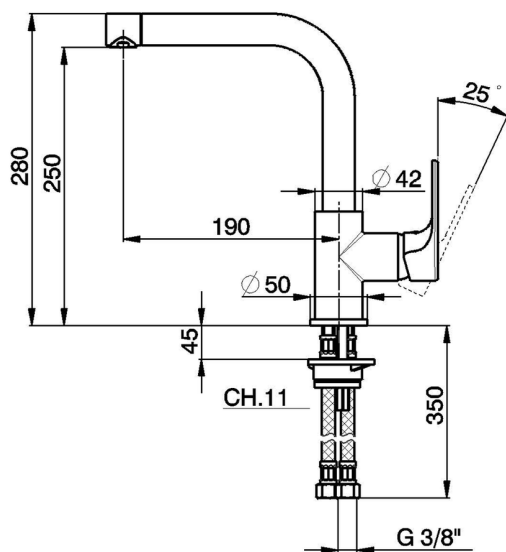

Single lever sink mixer Energysave KITCHEN_AH003535

MODEL **AH003535**

Single lever sink mixer Energysave,swivel spout,G.3/8" stainless steel flexible hoses

AVAILABLE FINISHINGS

-  **21** 21 Chrome
-  **2F** 2F Brushed Nickel
-  **40** 40 Matt Black

CHARACTERISTICS

Cartridge Spare Parts **ZZ95409000**

35 mm Cartridge

EcoStop

EcoStop feature limits water flow to approximately 50% of maximum output with one point of resistance on setting. Push slightly past the middle stop only when full water output is required. This will save water up to 50%.

EnergySave

Thanks to the EnergySave device, only cold water will be drawn if the lever is operated in the central position, so that the water heater will not be engaged and no hot water wasted, leading to considerable savings in energy and costs. The temperature can be adjusted by rotating the lever to the left, until the desired temperature is reached.