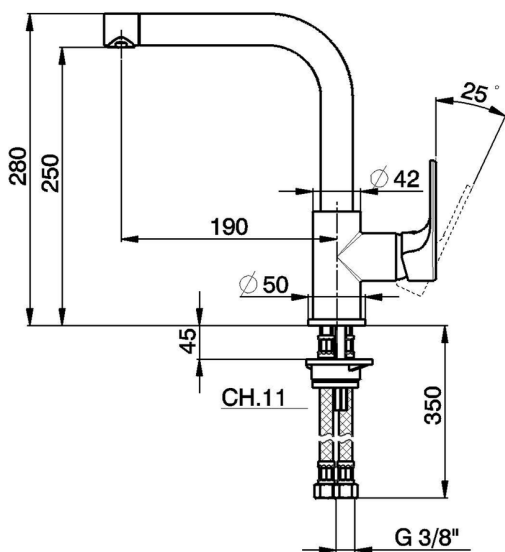

Single lever sink mixer Energysave KITCHEN_AH003535

MODEL **AH003535**

Single lever sink mixer Energysave,swivel spout,G.3/8" stainless steel flexible hoses

AVAILABLE FINISHINGS

-  **21** 21 Chrome
-  **2F** 2F Brushed Nickel
-  **40** 40 Matt Black

CHARACTERISTICS

Cartridge Spare Parts **ZZ95409000**

35 mm Cartridge

EcoStop

EcoStop feature limits water flow to approximately 50% of maximum output with one point of resistance on setting. Push slightly past the middle stop only when full water output is required. This will save water up to 50%.

EnergySave

Thanks to the EnergySave device, only cold water will be drawn if the lever is operated in the central position, so that the water heater will not be engaged and no hot water wasted, leading to considerable savings in energy and costs. The temperature can be adjusted by rotating the lever to the left, until the desired temperature is reached.