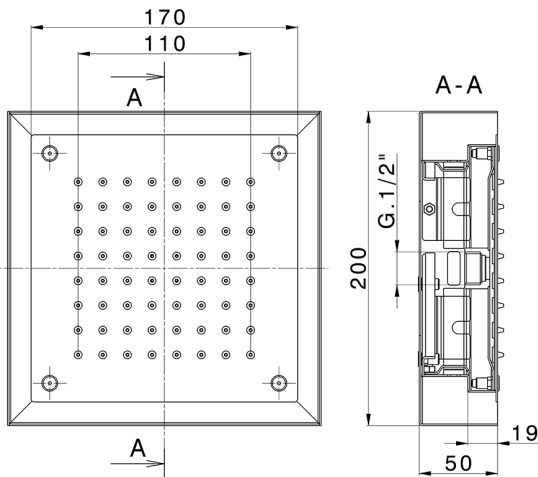

## 200x200 mm Chromotherapy Ceiling showerhead ZEN\_ZS1C0245

MODEL **ZS1C0245**

200x200 mm Chromotherapy Ceiling showerhead, with white cover, rain, chromotherapy functions, control unit, concealed push-button panel included, Stainless Steel AISI 304