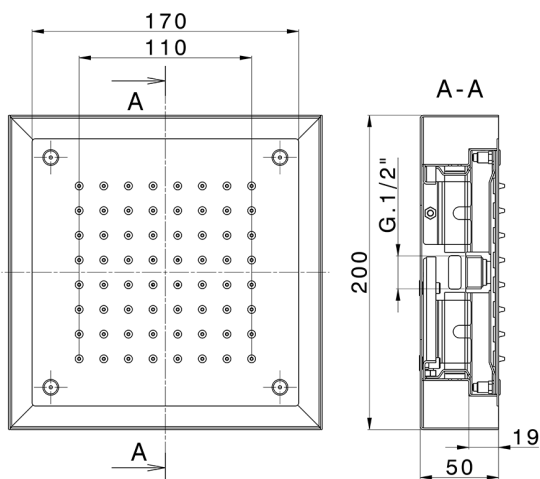

200x200 mm Chromotherapy Ceiling showerhead ZEN_ZS1C0245

MODEL **ZS1C0245**

200x200 mm Chromotherapy Ceiling showerhead, with white cover, rain, chromotherapy functions, control unit, concealed push-button panel included, Stainless Steel AISI 304