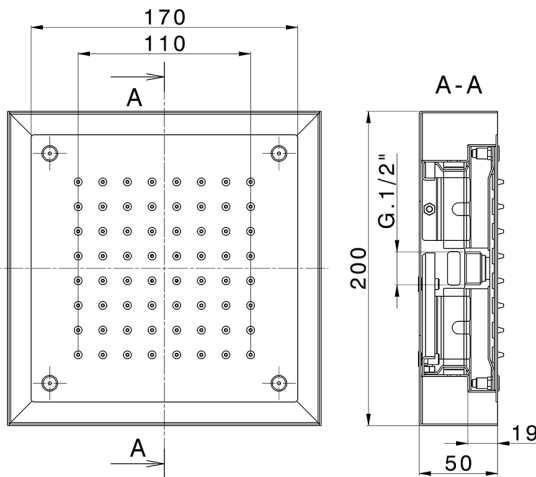

## 200x200 mm Chromotherapy Ceiling showerhead ZEN\_ZS1C0245

MODEL **ZS1C0245**

200x200 mm Chromotherapy Ceiling showerhead, with white cover, rain, chromotherapy functions, control unit, concealed push-button panel included, Stainless Steel AISI 304