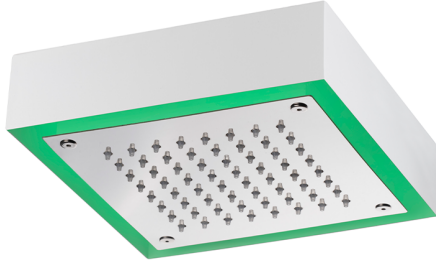

## 200x200 mm Chromotherapy Ceiling showerhead ZEN\_ZS1C0245

MODEL **ZS1C0245**

200x200 mm Chromotherapy Ceiling showerhead, with white cover, rain, chromotherapy functions, control unit, concealed push-button panel included, Stainless Steel AISI 304

### AVAILABLE FINISHINGS

-  **D1** D1 Brushed Inox
-  **40** 40 Matt Black
-  **4Q** 4Q Matt White
-  **D2** D2 Polished Inox