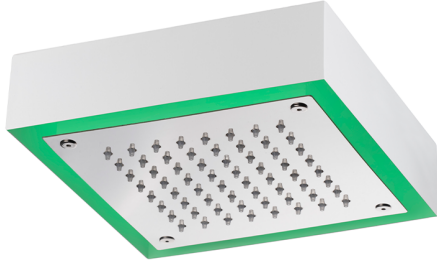

## 200x200 mm Chromotherapy Ceiling showerhead ZEN\_ZS1C0245

MODEL **ZS1C0245**

200x200 mm Chromotherapy Ceiling showerhead, with white cover, rain, chromotherapy functions, control unit, concealed push-button panel included, Stainless Steel AISI 304

### AVAILABLE FINISHINGS

-  **D1** D1 Brushed Inox
-  **40** 40 Matt Black
-  **4Q** 4Q Matt White
-  **D2** D2 Polished Inox