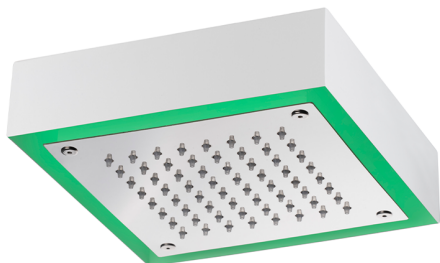

200x200 mm Chromotherapy Ceiling showerhead ZEN_ZS1C0245

MODEL **ZS1C0245**

200x200 mm Chromotherapy Ceiling showerhead, with white cover, rain, chromotherapy functions, control unit, concealed push-button panel included, Stainless Steel AISI 304

AVAILABLE FINISHINGS

-  **D1** D1 Brushed Inox
-  **40** 40 Matt Black
-  **4Q** 4Q Matt White
-  **D2** D2 Polished Inox

CHARACTERISTICS

2026-06-10