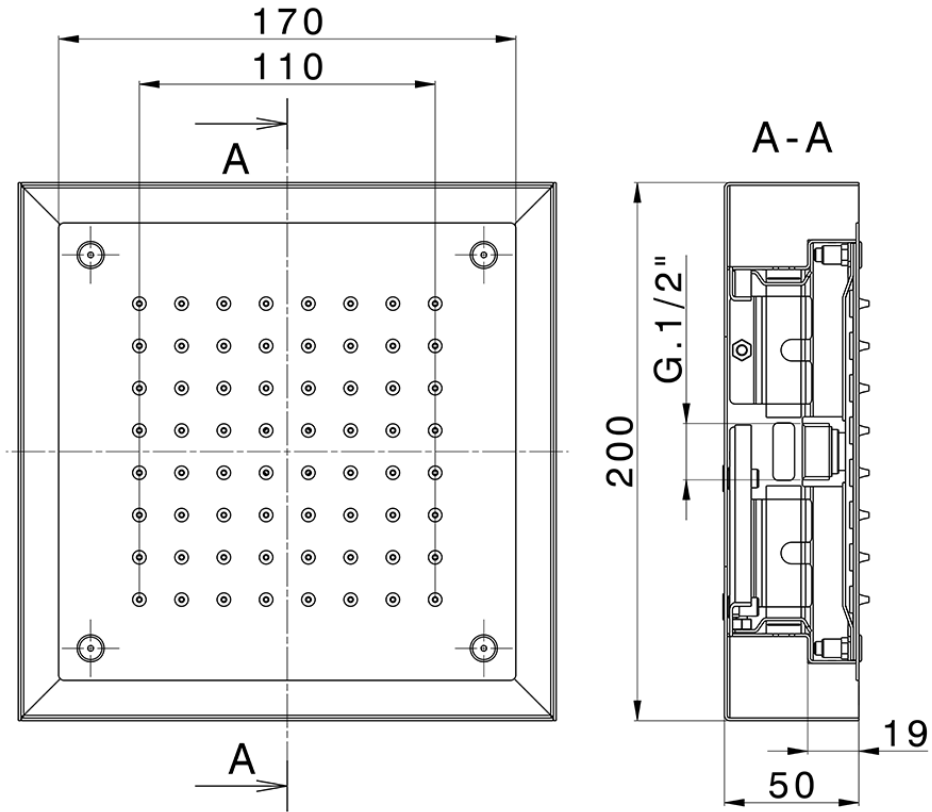

200x200 mm Chromotherapy Ceiling showerhead ZEN_ZS1C0245

ZS1C0245

<https://en.huberitalia.com/200x200-mm-chromotherapy-ceiling-showerhead-zen-zs1c0245>

2026-04-10