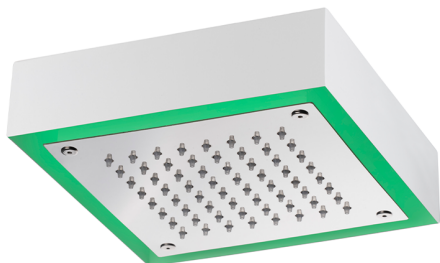

200x200 mm Chromotherapy Ceiling showerhead ZEN_ZS1C0245

MODEL **ZS1C0245**

200x200 mm Chromotherapy Ceiling showerhead, with white cover, rain, chromotherapy functions, control unit, concealed push-button panel included, Stainless Steel AISI 304

AVAILABLE FINISHINGS

-  **D1** D1 Brushed Inox
-  **40** 40 Matt Black
-  **4Q** 4Q Matt White
-  **D2** D2 Polished Inox

CHARACTERISTICS

2026-04-06