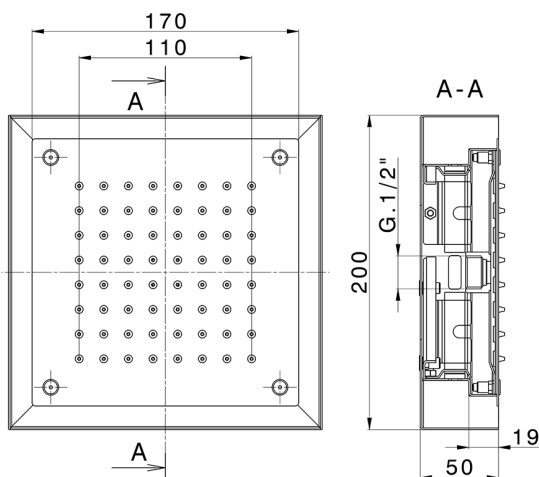

200x200 mm Chromotherapy Ceiling showerhead ZEN_ZS1C0245

MODEL **ZS1C0245**

200x200 mm Chromotherapy Ceiling showerhead, with white cover, rain, chromotherapy functions, control unit, concealed push-button panel included, Stainless Steel AISI 304