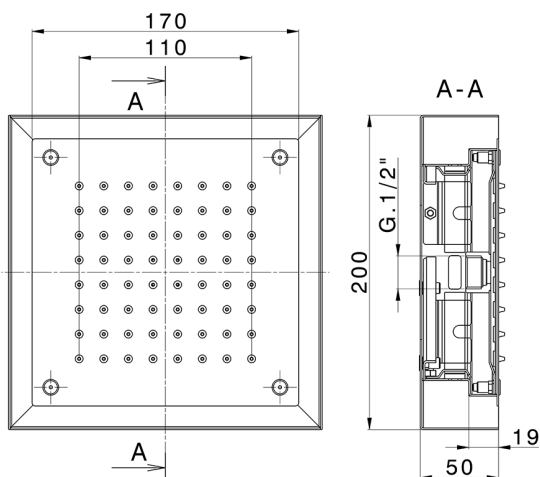

200x200 mm Chromotherapy Ceiling showerhead ZEN_ZS1C0245

MODEL **ZS1C0245**

200x200 mm Chromotherapy Ceiling showerhead, with white cover, rain, chromotherapy functions, control unit, concealed push-button panel included, Stainless Steel AISI 304