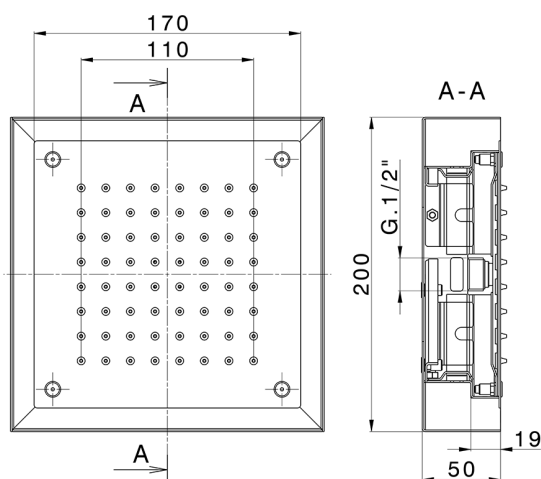

200x200 mm Chromotherapy Ceiling showerhead ZEN_ZS1C0245

MODEL **ZS1C0245**

200x200 mm Chromotherapy Ceiling showerhead, with white cover, rain, chromotherapy functions, control unit, concealed push-button panel included, Stainless Steel AISI 304