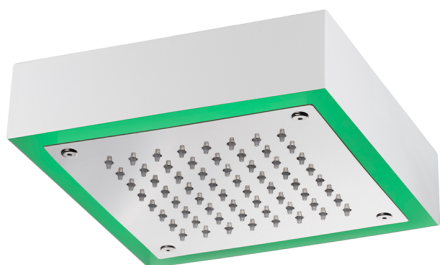

200x200 mm Chromotherapy Ceiling showerhead ZEN_ZS1C0245

MODEL **ZS1C0245**

200x200 mm Chromotherapy Ceiling showerhead, with white cover, rain, chromotherapy functions, control unit, concealed push-button panel included, Stainless Steel AISI 304

AVAILABLE FINISHINGS

-  **D1** D1 Brushed Inox
-  **40** 40 Matt Black
-  **4Q** 4Q Matt White
-  **D2** D2 Polished Inox

CHARACTERISTICS

2026-06-14