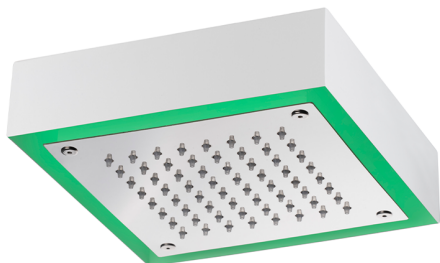

200x200 mm Chromotherapy Ceiling showerhead ZEN_ZS1C0245

MODEL **ZS1C0245**

200x200 mm Chromotherapy Ceiling showerhead, with white cover, rain, chromotherapy functions, control unit, concealed push-button panel included, Stainless Steel AISI 304

AVAILABLE FINISHINGS

-  **D1** D1 Brushed Inox
-  **40** 40 Matt Black
-  **4Q** 4Q Matt White
-  **D2** D2 Polished Inox

CHARACTERISTICS

2026-05-16