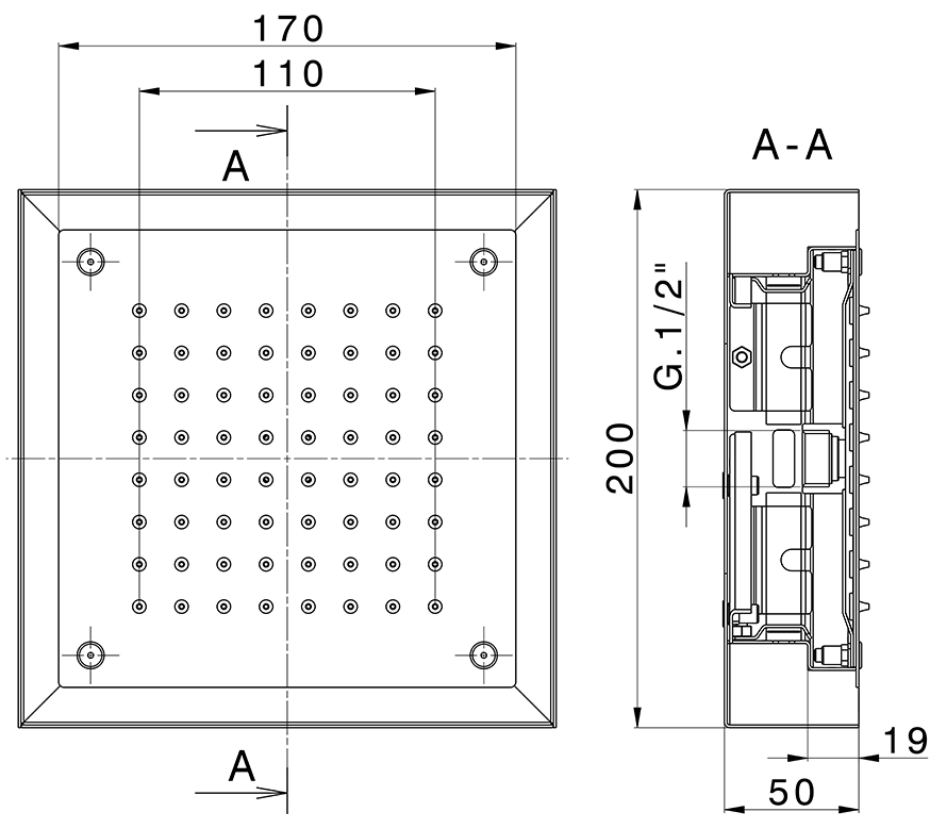

## 200x200 mm Chromotherapy Ceiling showerhead ZEN\_ZS1C0245

ZS1C0245

<https://en.huberitalia.com/200x200-mm-chromotherapy-ceiling-showerhead-zen-zs1c0245>

2026-06-13