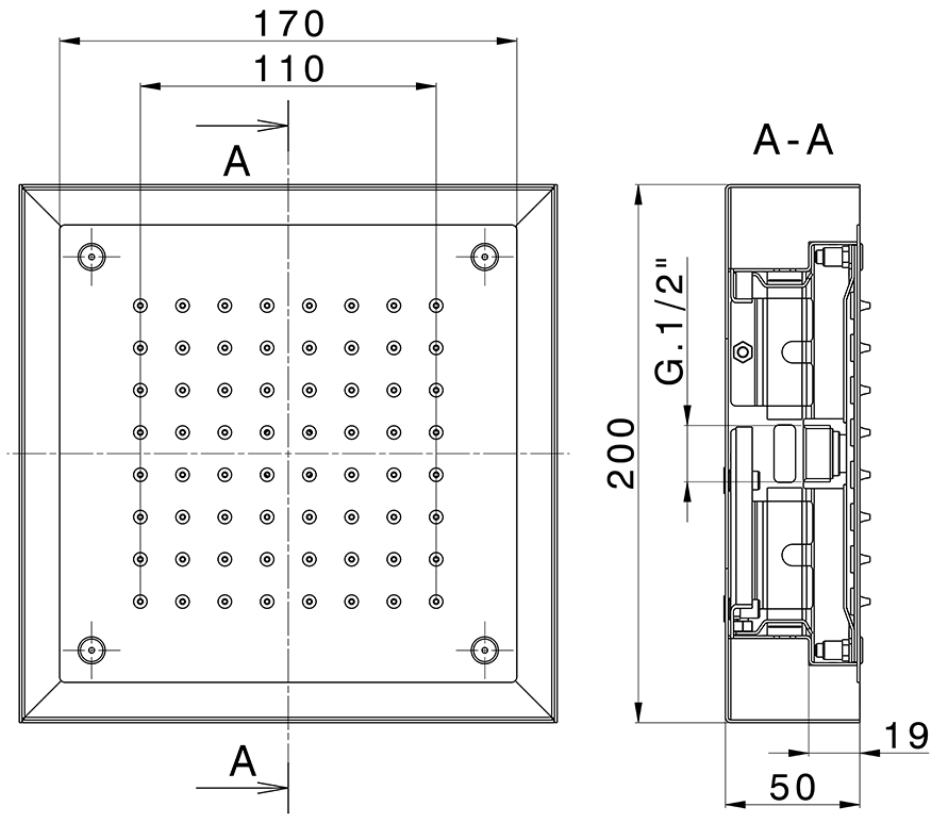

200x200 mm Chromotherapy Ceiling showerhead ZEN_ZS1C0245

ZS1C0245

<https://en.huberitalia.com/200x200-mm-chromotherapy-ceiling-showerhead-zen-zs1c0245>

2026-04-08