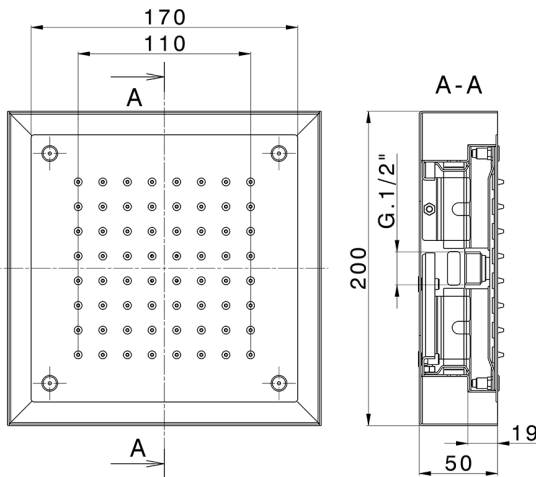

200x200 mm Chromotherapy Ceiling showerhead ZEN_ZS1C0245

MODEL **ZS1C0245**

200x200 mm Chromotherapy Ceiling showerhead, with white cover, rain, chromotherapy functions, control unit, concealed push-button panel included, Stainless Steel AISI 304