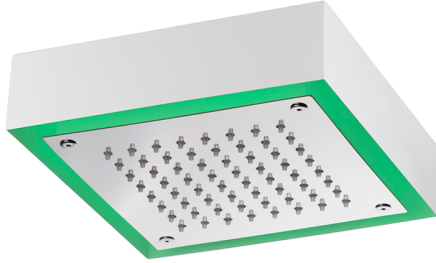

200x200 mm Chromotherapy Ceiling showerhead ZEN_ZS1C0245

MODEL **ZS1C0245**

200x200 mm Chromotherapy Ceiling showerhead, with white cover, rain, chromotherapy functions, control unit, concealed push-button panel included, Stainless Steel AISI 304

AVAILABLE FINISHINGS

-  **D1** D1 Brushed Inox
-  **40** 40 Matt Black
-  **4Q** 4Q Matt White
-  **D2** D2 Polished Inox

CHARACTERISTICS

2026-06-13