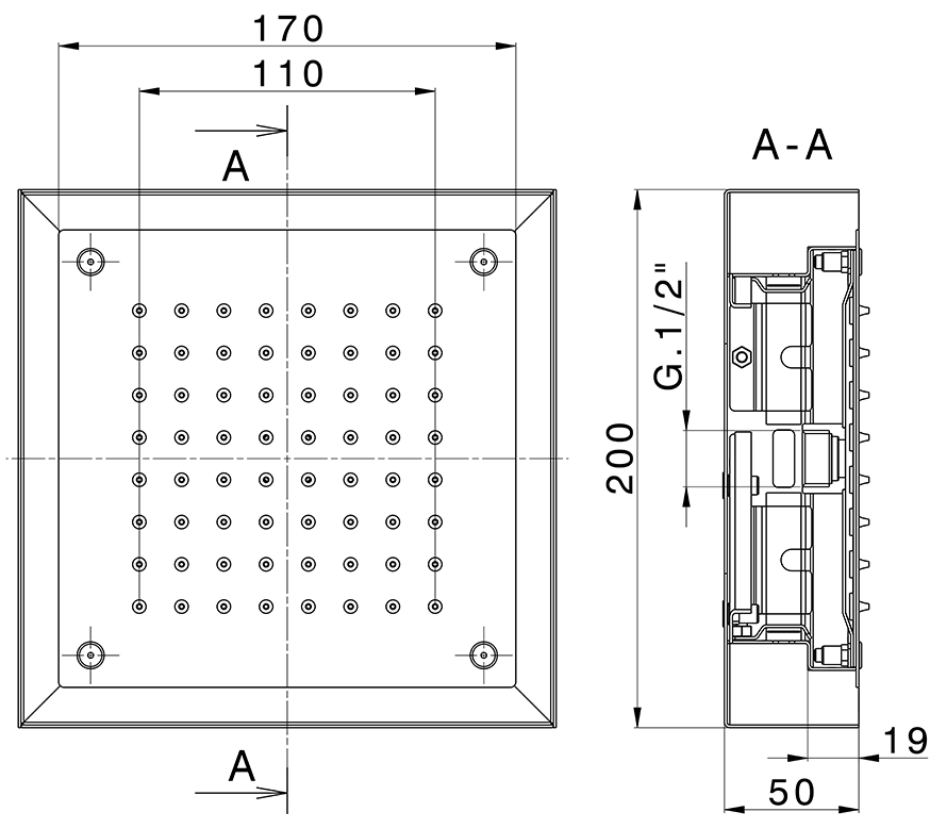

200x200 mm Chromotherapy Ceiling showerhead ZEN_ZS1C0245

ZS1C0245

<https://en.huberitalia.com/200x200-mm-chromotherapy-ceiling-showerhead-zen-zs1c0245>

2026-06-13