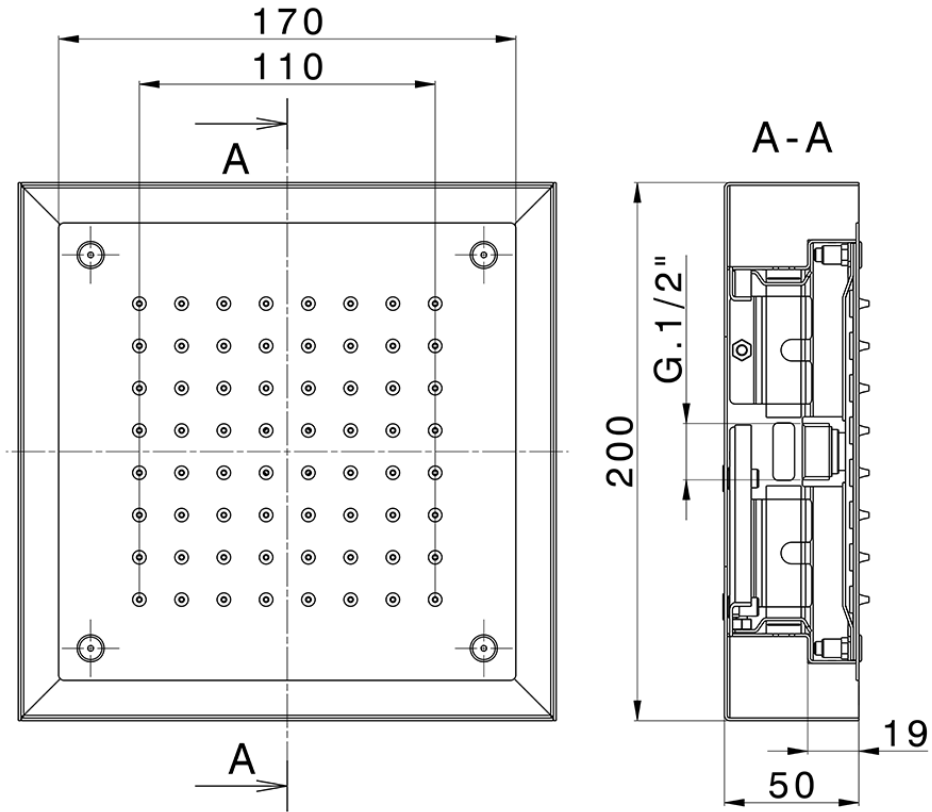

200x200 mm Chromotherapy Ceiling showerhead ZEN_ZS1C0245

ZS1C0245

<https://en.huberitalia.com/200x200-mm-chromotherapy-ceiling-showerhead-zen-zs1c0245>

2026-06-10