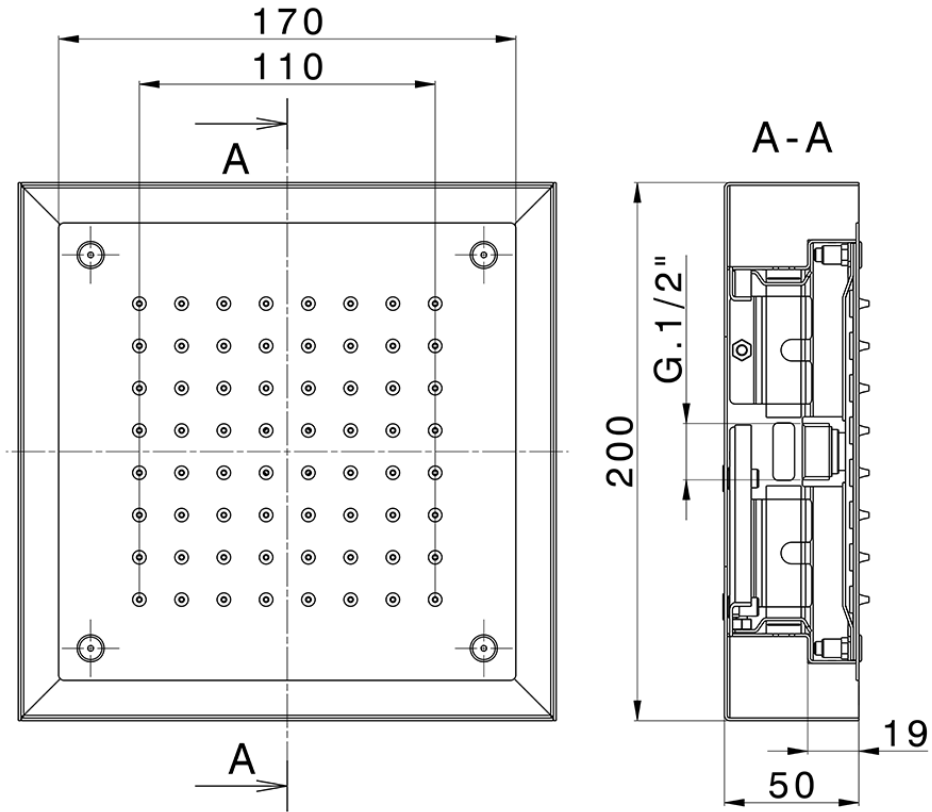

200x200 mm Chromotherapy Ceiling showerhead ZEN_ZS1C0245

ZS1C0245

<https://en.huberitalia.com/200x200-mm-chromotherapy-ceiling-showerhead-zen-zs1c0245>

2026-04-06