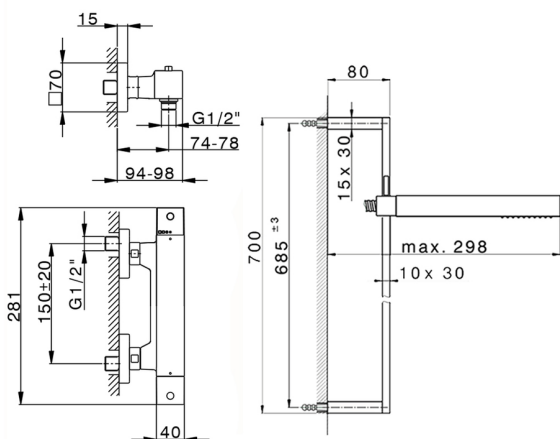

Thermostatic shower mixer with sliding bar NUOVA EGO_NES01010

MODEL **NES01010**

Thermostatic shower mixer with sliding bar, 70 cm sliding rail bar with sliding bracket, ABS 27x27mm one spray minimalist square handshower, 150 cm smooth SILVERFLEX Flexible Hose

AVAILABLE FINISHINGS

-  **21** 21 Chrome
-  **2F** 2F Brushed Nickel
-  **40** 40 Matt Black
-  **4Q** 4Q Matt White

CHARACTERISTICS

Cartridge Spare Parts **22.04A.AR - ZZ97279004**

Argo 2 (long filter) Thermostatic Valve