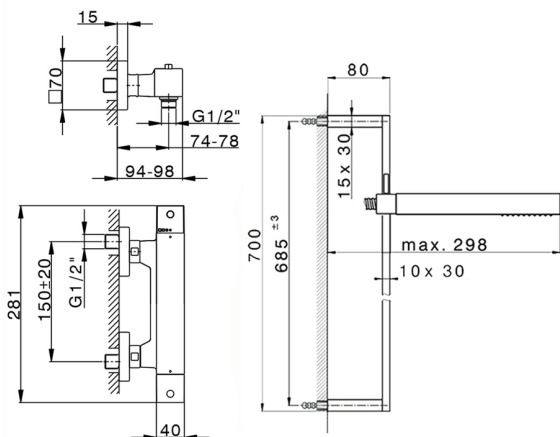

Thermostatic shower mixer with sliding bar NUOVA EGO_NES01010

MODEL **NES01010**

Thermostatic shower mixer with sliding bar, 70 cm sliding rail bar with sliding bracket, ABS 27x27mm one spray minimalist square handshower, 150 cm smooth SILVERFLEX Flexible Hose

AVAILABLE FINISHINGS

-  **21** 21 Chrome
-  **2F** 2F Brushed Nickel
-  **40** 40 Matt Black
-  **4Q** 4Q Matt White

CHARACTERISTICS

Cartridge Spare Parts **22.04A.AR - ZZ97279004**

Argo 2 (long filter) Thermostatic Valve