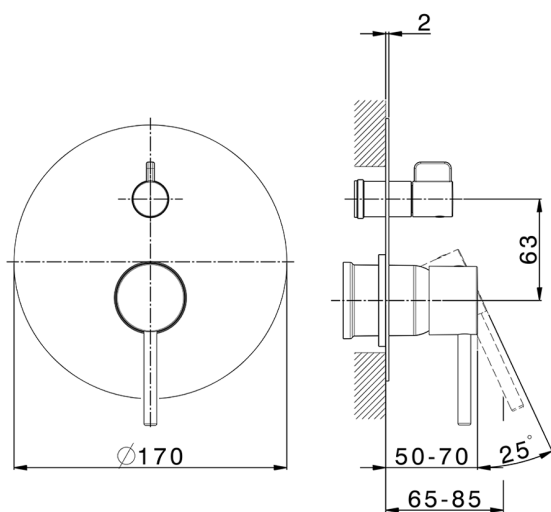

Exposed part for concealed 2-outlet mixer NUOVA KIRUNA_K2002300

MODEL **K2002300**

Exposed part for concealed 2-outlet mixer, 2-Way rotating diverter, without concealed part, for item Easy-Box ZB000230

AVAILABLE FINISHINGS

-  **21** 21 Chrome
-  **26** 26 Old Copper
-  **2F** 2F Brushed Nickel
-  **2W** 2W Brushed Gold
-  **40** 40 Matt Black
-  **4Q** 4Q Matt White

CHARACTERISTICS

Installation **Concealed**
 Required concealed parts **ZB000230**

Concealed single lever bath-shower mixer Easy-Box CONCEALED_ZB000230

MODEL **ZB000230**

Concealed single lever bath-shower mixer Easy-Box, 2-Way rotating diverter, without trim kit, with protection guard box

AVAILABLE FINISHINGS

CHARACTERISTICS

Concealed **1**
 Cartridge Spare Parts **ZZ92909000**
35 mm Cartridge

Piastra/Plate/Plaque/Platte/Placa

2-3mm: XX 65-85

10mm: XX 60-80

2024-09-19