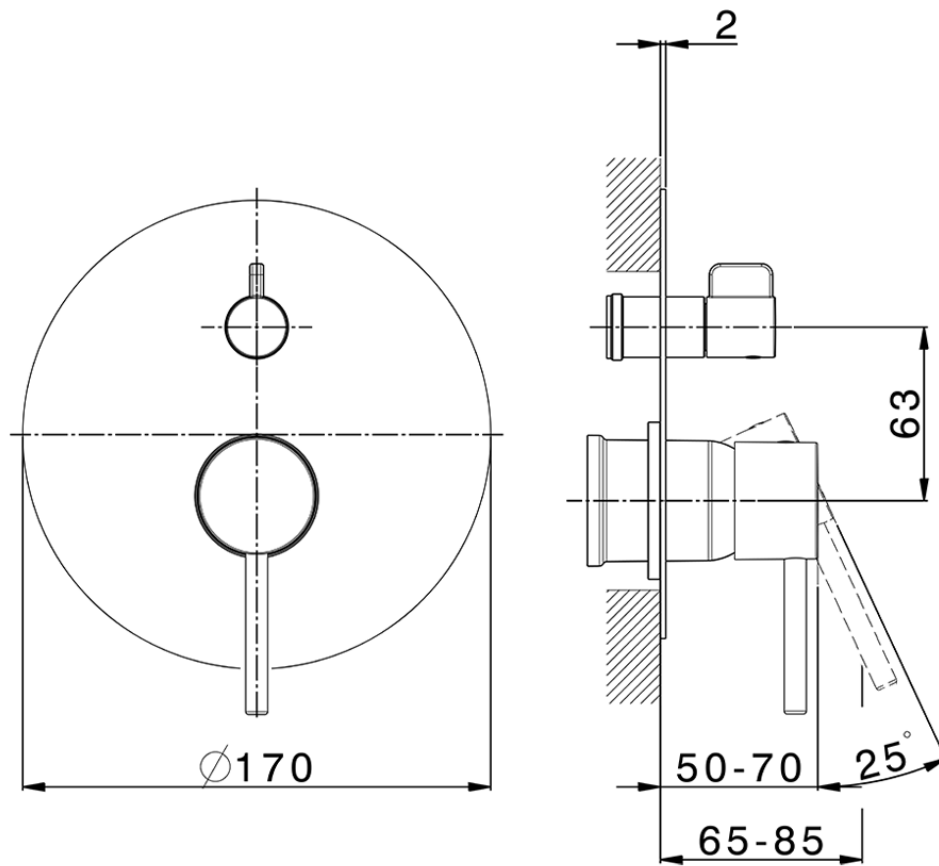

Exposed part for concealed 2-outlet mixer NUOVA KIRUNA\_K2002300

K2002300

<https://en.huberitalia.com/exposed-part-for-concealed-2-outlet-mixer-nuova-kiruna-k2002300>

Piastra/Plate/Plaque/Platte/Placa

2-3mm: XX 65-85

10mm: XX 60-80