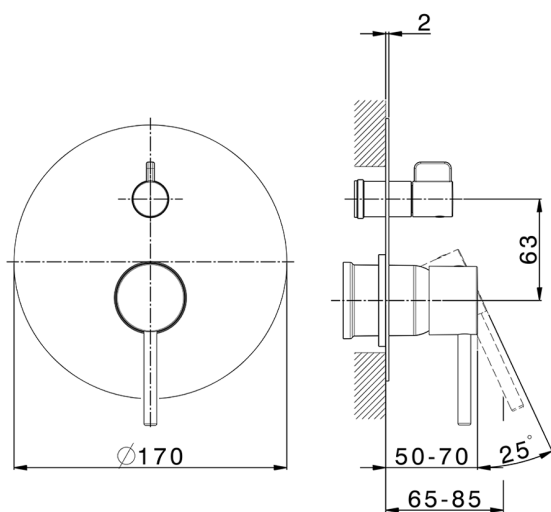

Exposed part for concealed 2-outlet mixer NUOVA KIRUNA_K2002300

MODEL **K2002300**

Exposed part for concealed 2-outlet mixer, 2-Way rotating diverter, without concealed part, for item Easy-Box ZB000230

AVAILABLE FINISHINGS

-  **21** 21 Chrome
-  **26** 26 Old Copper
-  **2F** 2F Brushed Nickel
-  **2W** 2W Brushed Gold
-  **40** 40 Matt Black
-  **4Q** 4Q Matt White

CHARACTERISTICS

Installation **Concealed**
 Required concealed parts **ZB000230**

Concealed single lever bath-shower mixer Easy-Box CONCEALED_ZB000230

MODEL **ZB000230**

Concealed single lever bath-shower mixer Easy-Box, 2-Way rotating diverter, without trim kit, with protection guard box

AVAILABLE FINISHINGS

CHARACTERISTICS

Concealed **1**
 Cartridge Spare Parts **ZZ92909000**
35 mm Cartridge

Piastra/Plate/Plaque/Platte/Placa

2-3mm: XX 65-85

10mm: XX 60-80

2024-09-20