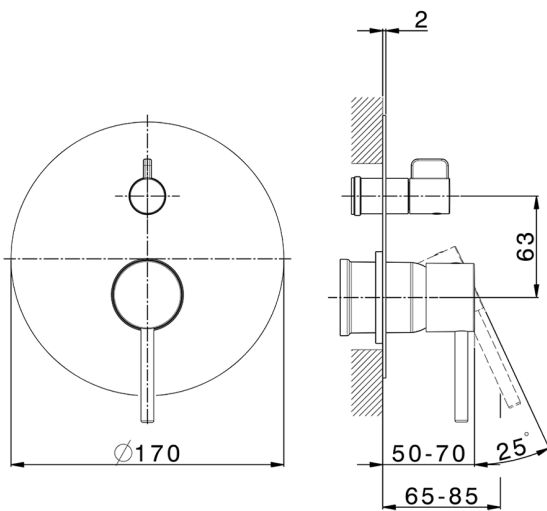

Exposed part for concealed 2-outlet mixer NUOVA KIRUNA_K2002300

MODEL **K2002300**

Exposed part for concealed 2-outlet mixer, 2-Way rotating diverter, without concealed part, for item Easy-Box ZB000230

AVAILABLE FINISHINGS

-  **21** 21 Chrome
-  **26** 26 Old Copper
-  **2F** 2F Brushed Nickel
-  **2W** 2W Brushed Gold
-  **40** 40 Matt Black
-  **4Q** 4Q Matt White

CHARACTERISTICS

Installation **Concealed**

Required concealed parts **ZB000230**

Concealed single lever bath-shower mixer Easy-Box CONCEALED_ZB000230

MODEL **ZB000230**

Concealed single lever bath-shower mixer Easy-Box, 2-Way rotating diverter, without trim kit, with protection guard box

AVAILABLE FINISHINGS

04 04 Without finishing

CHARACTERISTICS

Concealed **1**
 Cartridge Spare Parts **ZZ92909000**
35 mm Cartridge

Piastra/Plate/Plaque/Platte/Placa

2-3mm: XX 65-85

10mm: XX 60-80

2024-09-20