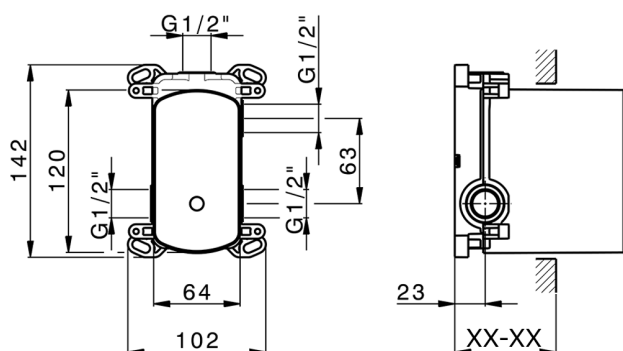

Concealed single lever bath-shower mixer Easy-Box CONCEALED_ZB000230

MODEL **ZB000230**

Concealed single lever bath-shower mixer Easy-Box, 2-Way rotating diverter, without trim kit, with protection guard box

AVAILABLE FINISHINGS

04 04 Without finishing

CHARACTERISTICS

Concealed **1**
 Cartridge Spare Parts **ZZ92909000**
35 mm Cartridge

Piastra/Plate/Plaque/Platte/Placa

2-3mm: XX 65-85

10mm: XX 60-80

2024-09-20