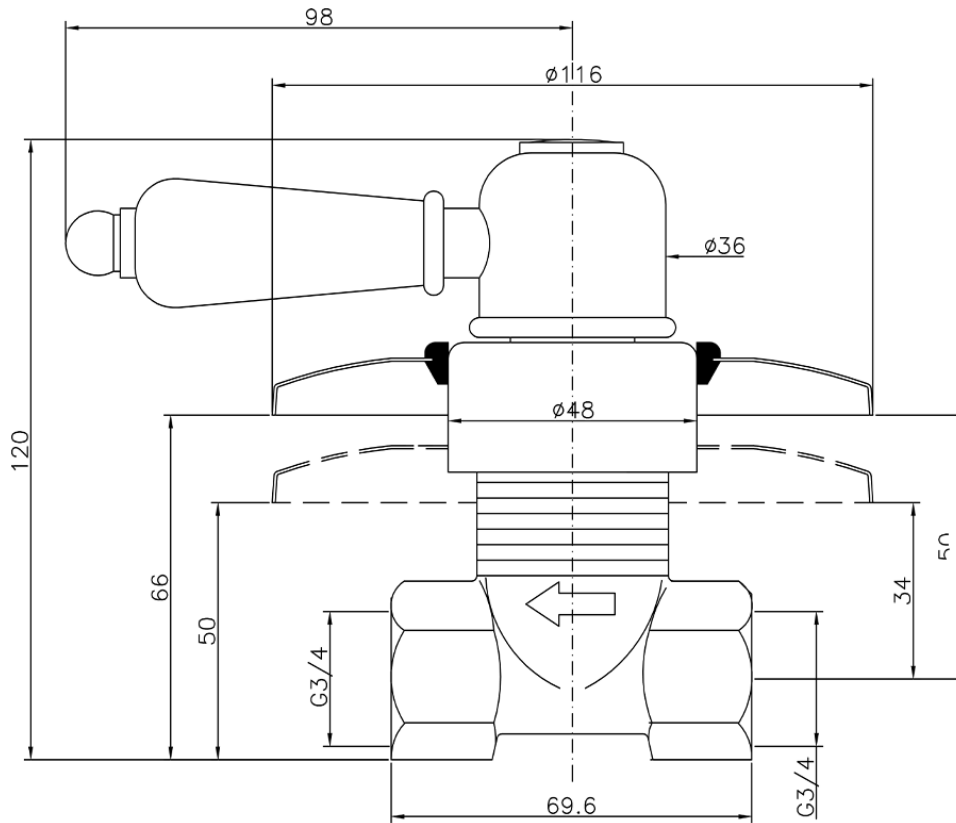

Concealed stop valve CROISSETTE_CS000313

CS000313

<https://en.huberitalia.com/concealed-stop-valve-croisette-cs000313>

2026-05-18