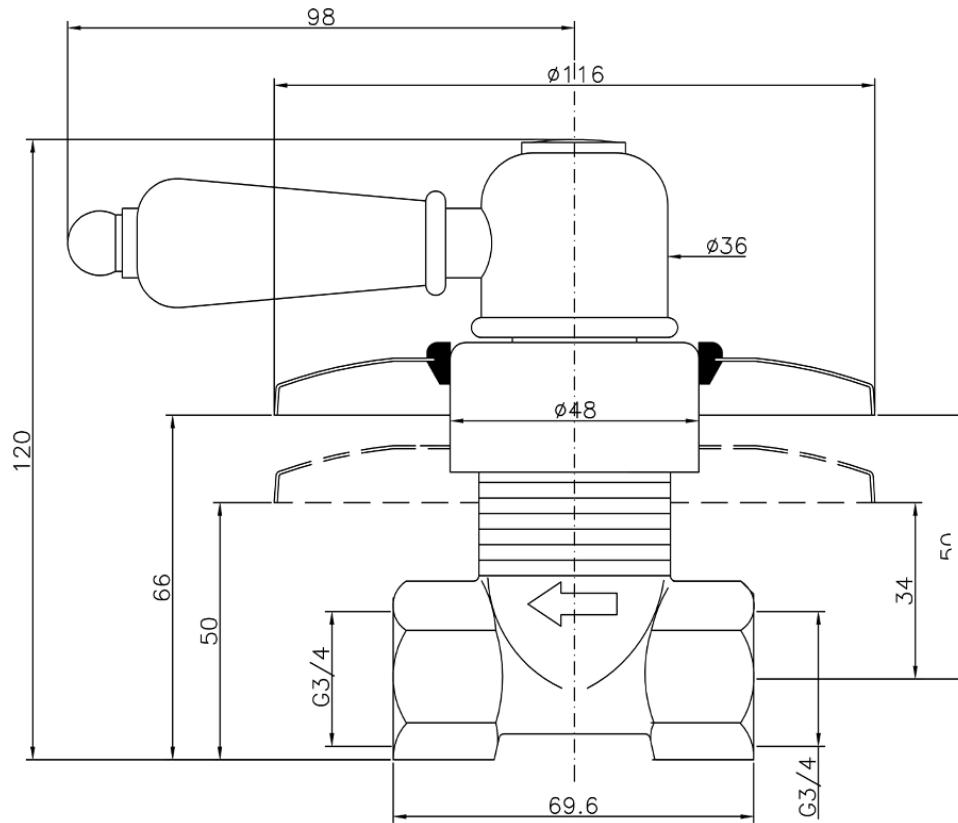

Concealed stop valve CROISSETTE_CS000313

CS000313

<https://en.huberitalia.com/concealed-stop-valve-croisette-cs000313>

2026-06-07