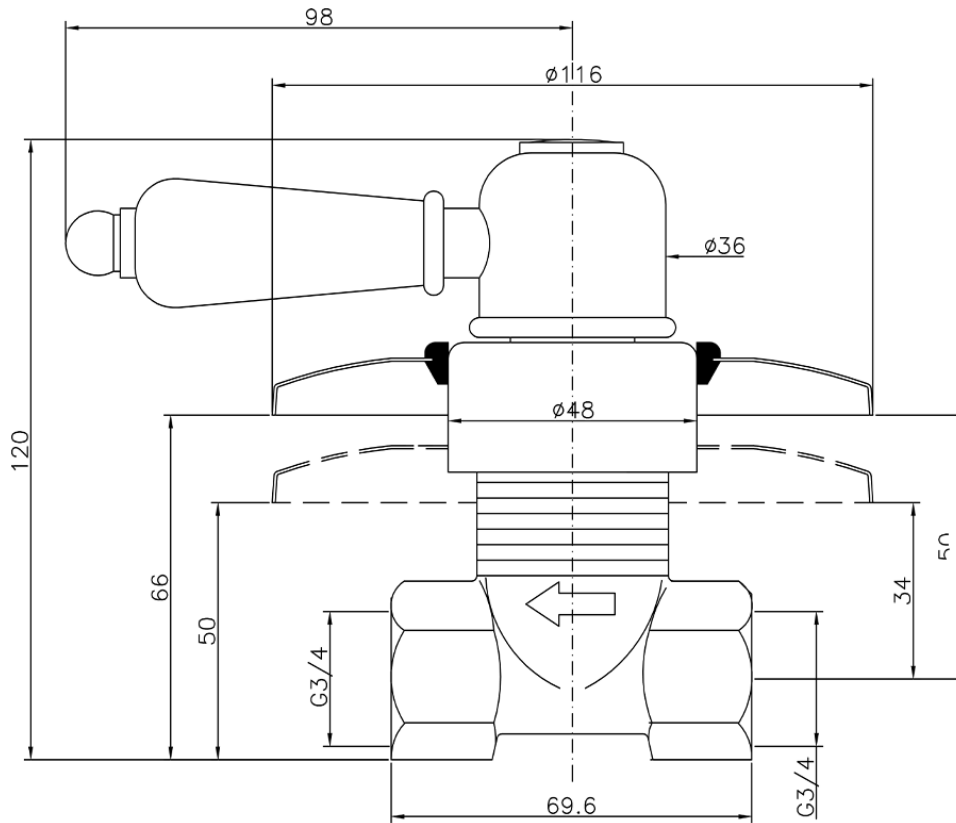

Concealed stop valve CROISSETTE\_CS000313

CS000313

<https://en.huberitalia.com/concealed-stop-valve-croisette-cs000313>

2026-04-05