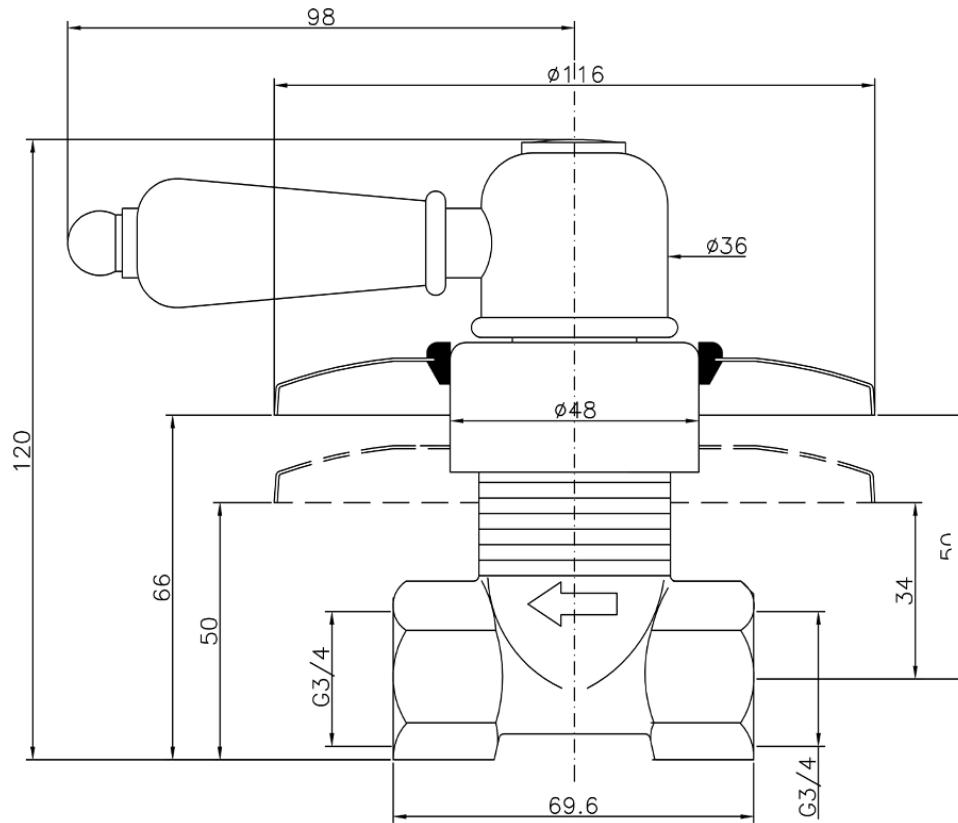

Concealed stop valve CROISSETTE_CS000313

CS000313

<https://en.huberitalia.com/concealed-stop-valve-croisette-cs000313>

2026-04-27