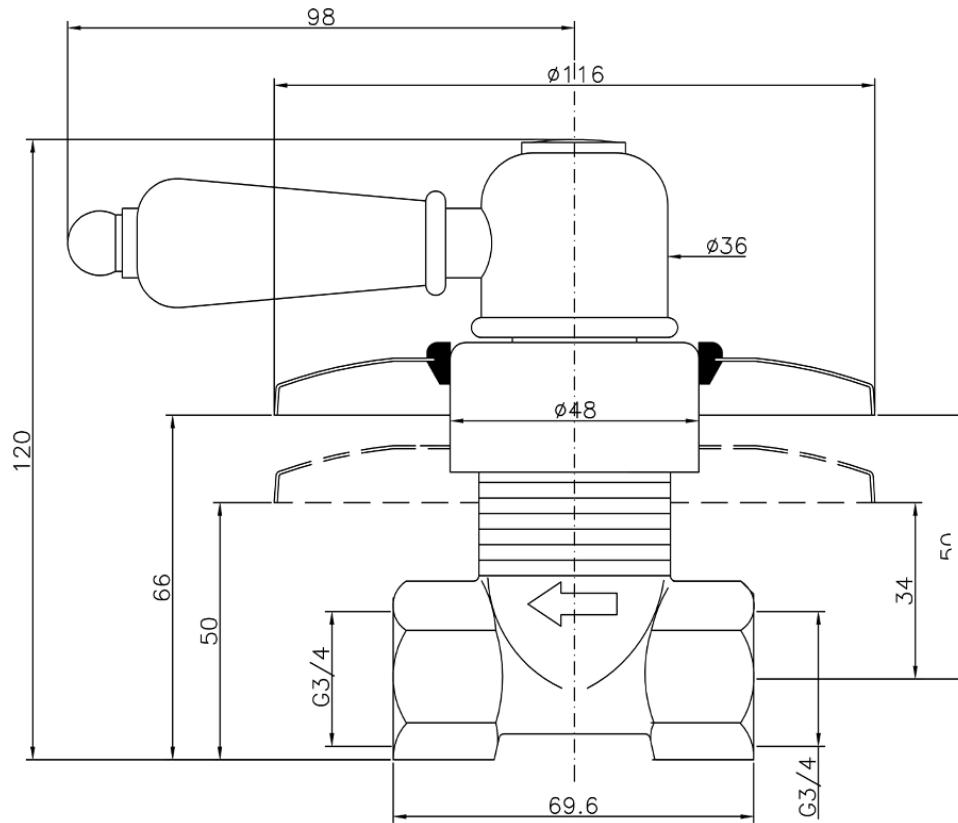

Concealed stop valve CROISSETTE_CS000313

CS000313

<https://en.huberitalia.com/concealed-stop-valve-croisette-cs000313>

2026-06-29