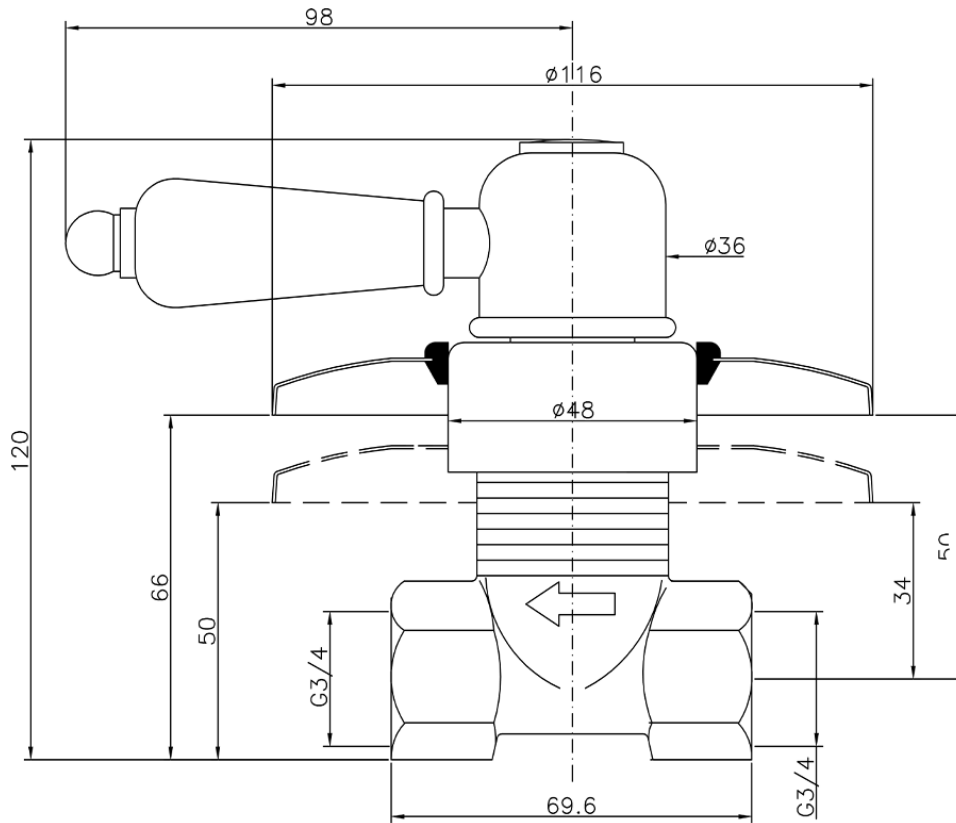

Concealed stop valve CROISSETTE_CS000313

CS000313

<https://en.huberitalia.com/concealed-stop-valve-croisette-cs000313>

2026-04-06