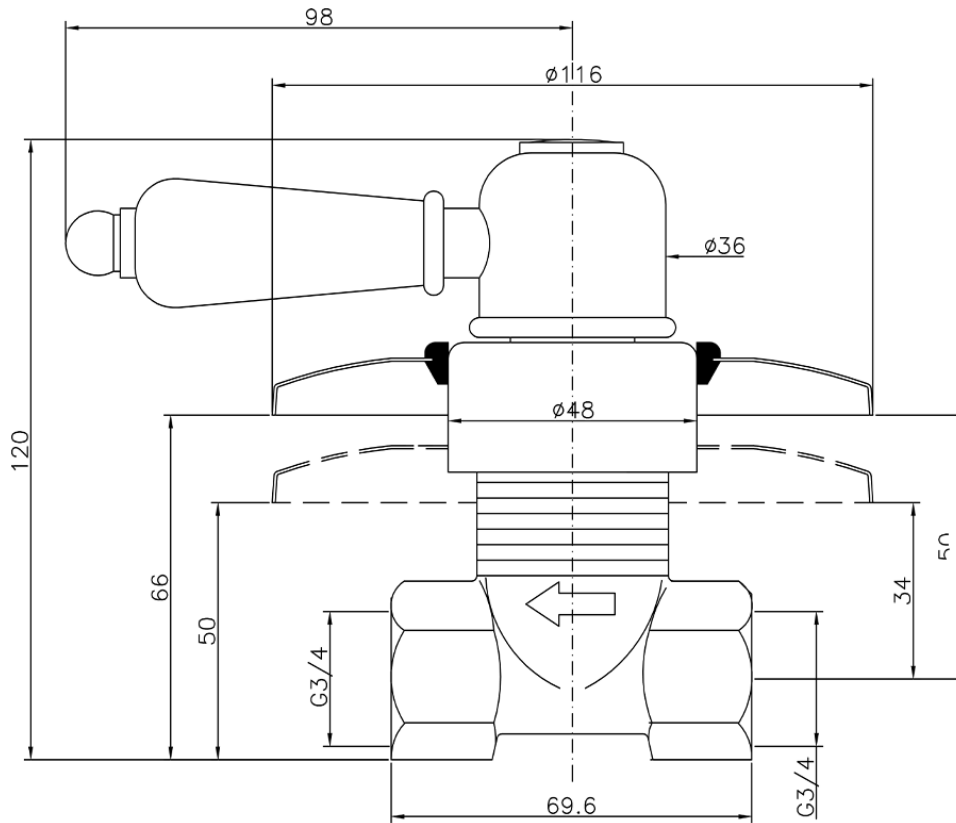

Concealed stop valve CROISSETTE_CS000313

CS000313

<https://en.huberitalia.com/concealed-stop-valve-croisette-cs000313>

2026-06-07