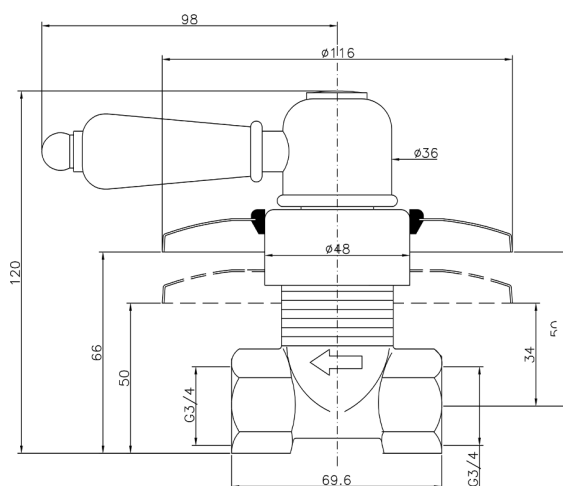

CHARACTERISTICS

Installation **Concealed**