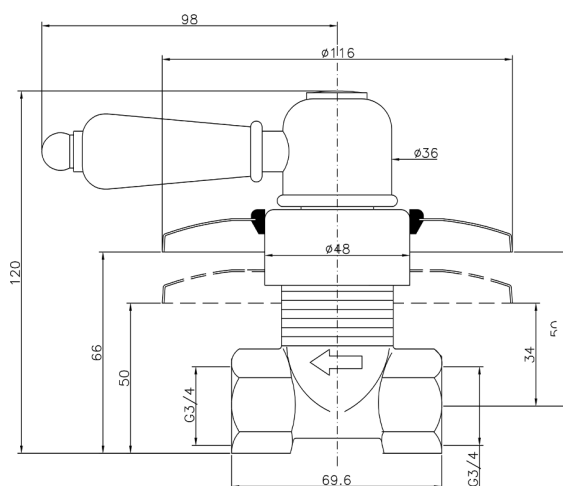

AVAILABLE FINISHINGS

- **21** 21 Chrome
- **27** 27 Old Bronze
- **2G** 2G Antique Gold
- **2W** 2W Brushed Gold