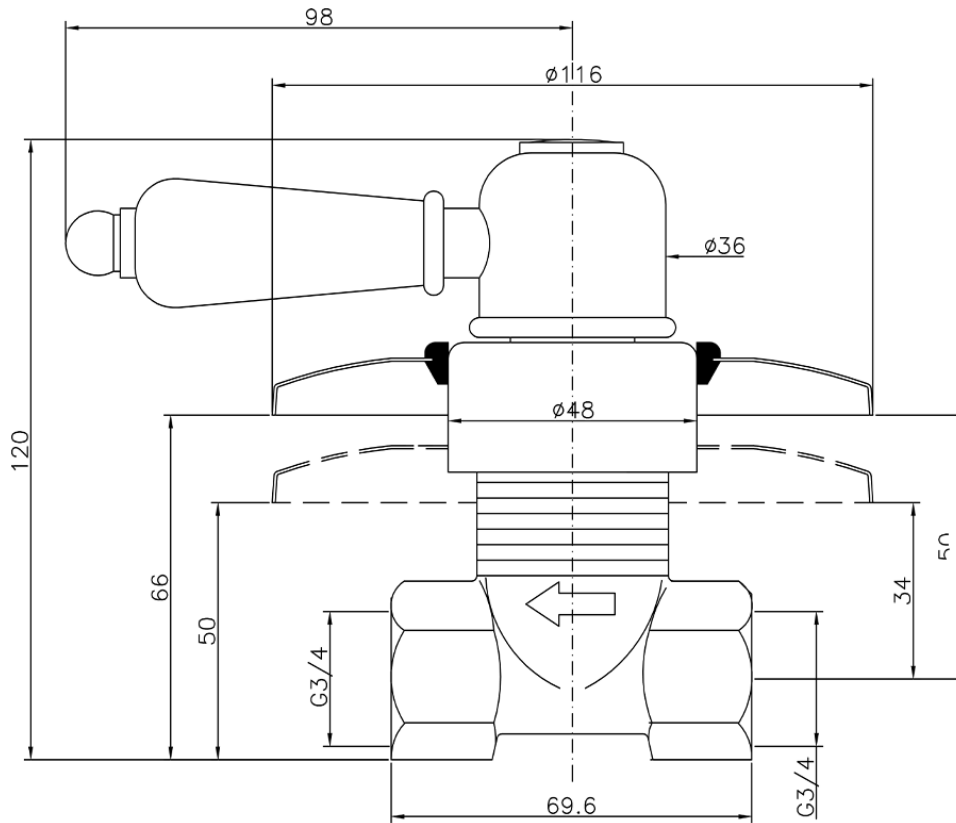

Concealed stop valve CROISSETTE_CS000313

CS000313

<https://en.huberitalia.com/concealed-stop-valve-croisette-cs000313>

2026-06-29