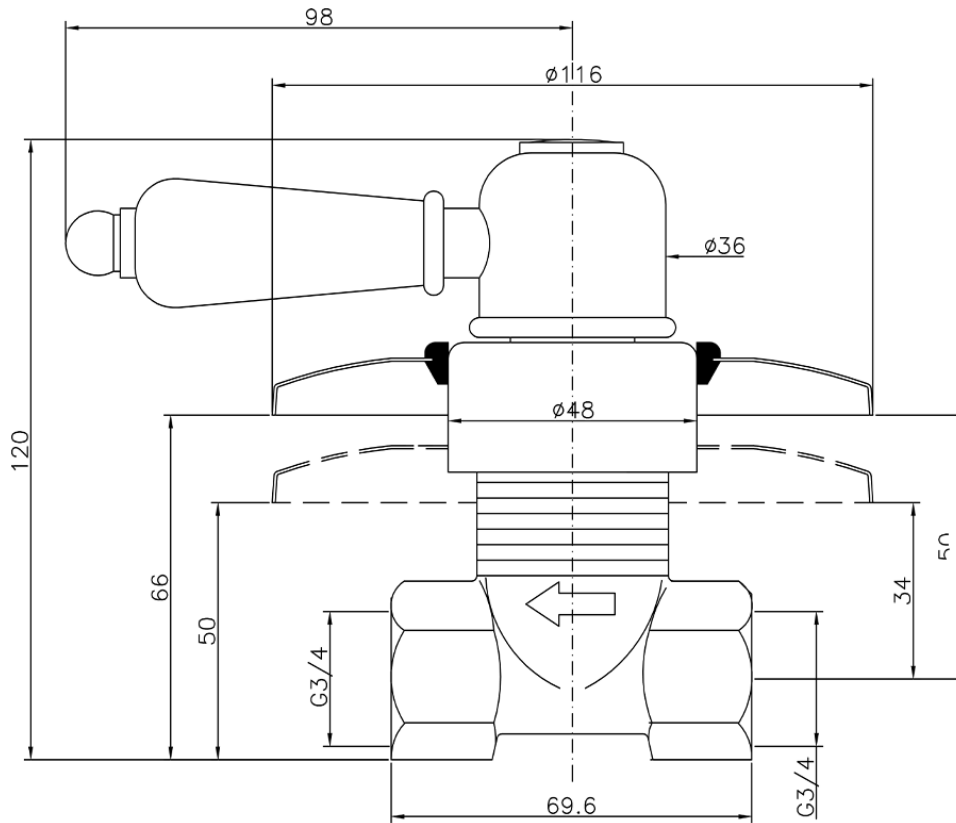

Concealed stop valve CROISSETTE\_CS000313

CS000313

<https://en.huberitalia.com/concealed-stop-valve-croisette-cs000313>

2026-04-08