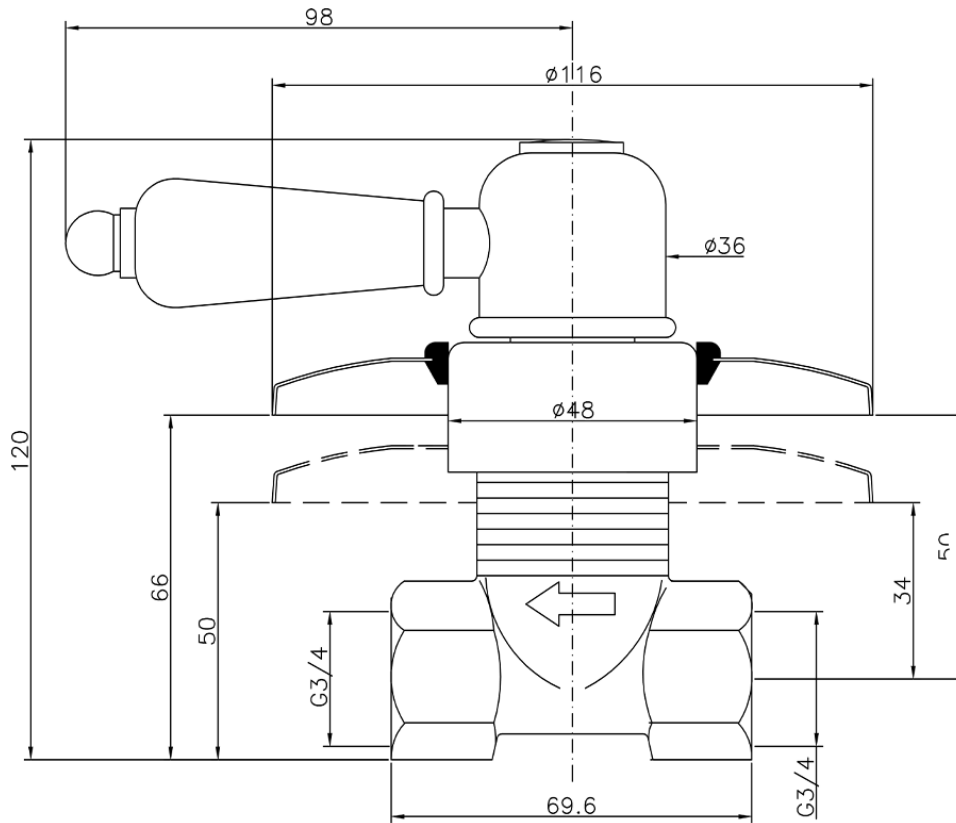

Concealed stop valve CROISSETTE_CS000313

CS000313

<https://en.huberitalia.com/concealed-stop-valve-croisette-cs000313>

2026-06-08