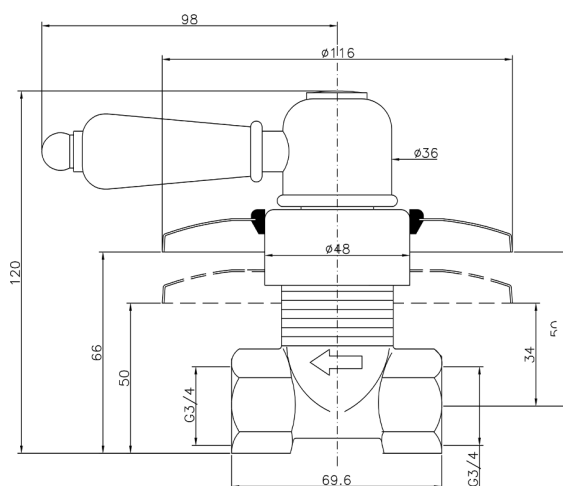

Concealed stop valve CROISSETTE_CS000313

MODEL **CS000313**

Concealed stop valve, 3/4" D outlet

AVAILABLE FINISHINGS

-  **21** 21 Chrome
-  **27** 27 Old Bronze
-  **2G** 2G Antique Gold
-  **2W** 2W Brushed Gold