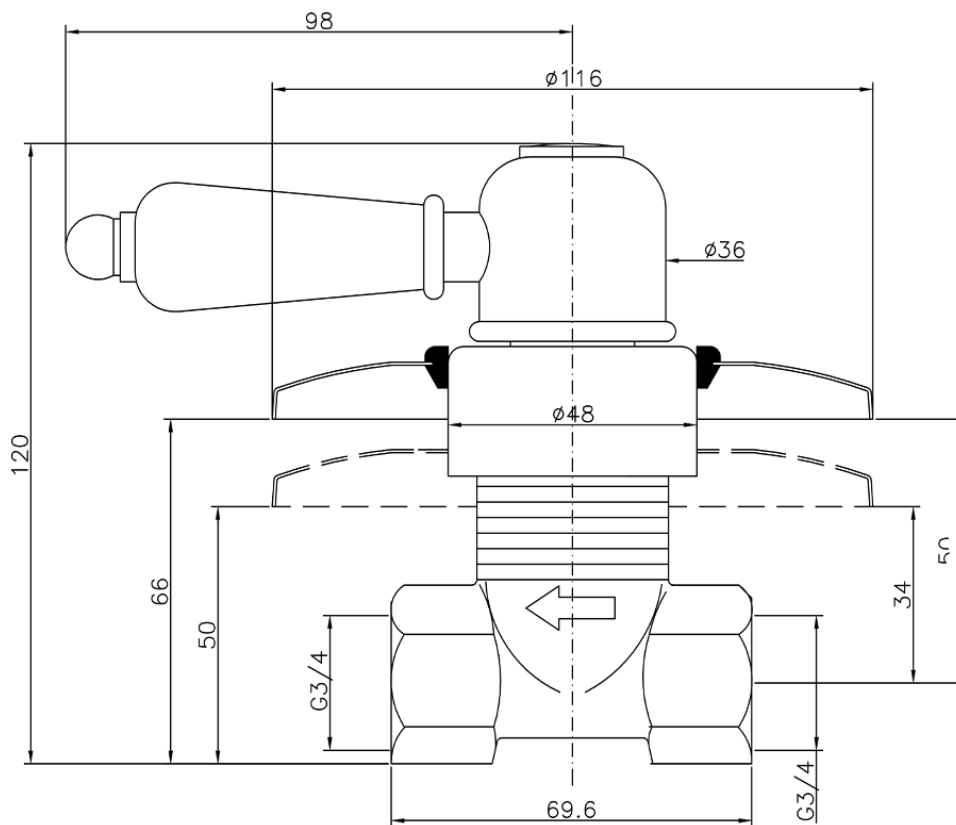

Concealed stop valve CROISSETTE_CS000313

CS000313

<https://en.huberitalia.com/concealed-stop-valve-croisette-cs000313>

2026-06-30