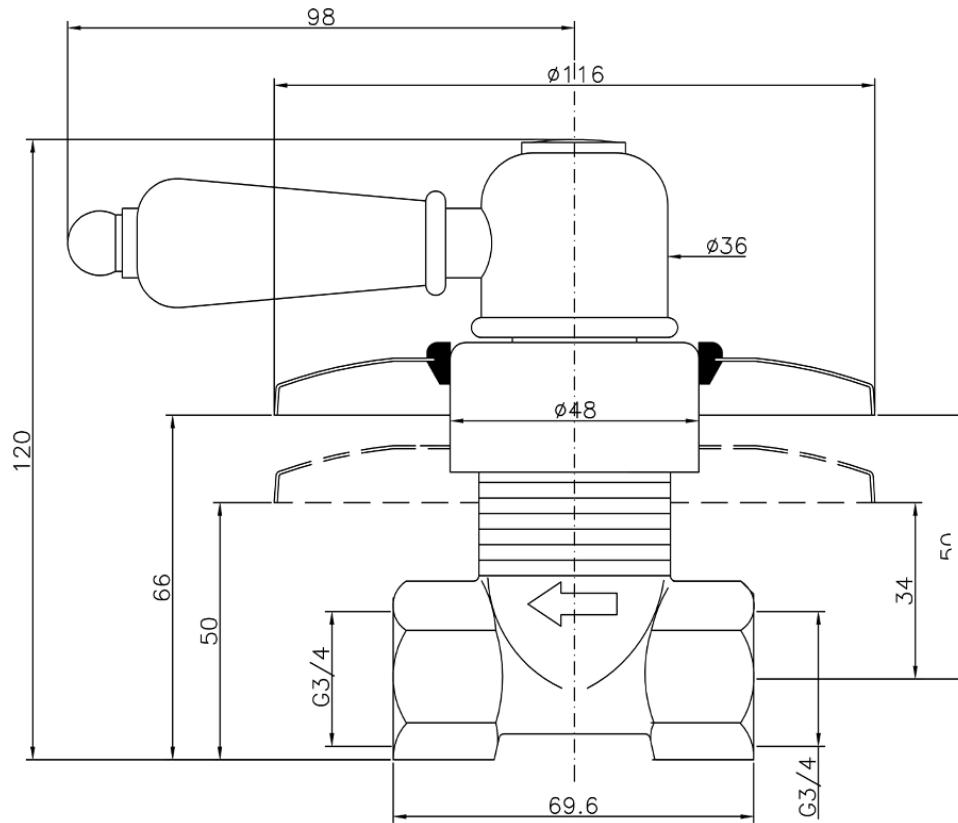

Concealed stop valve CROISSETTE_CS000313

CS000313

<https://en.huberitalia.com/concealed-stop-valve-croisette-cs000313>

2026-04-14