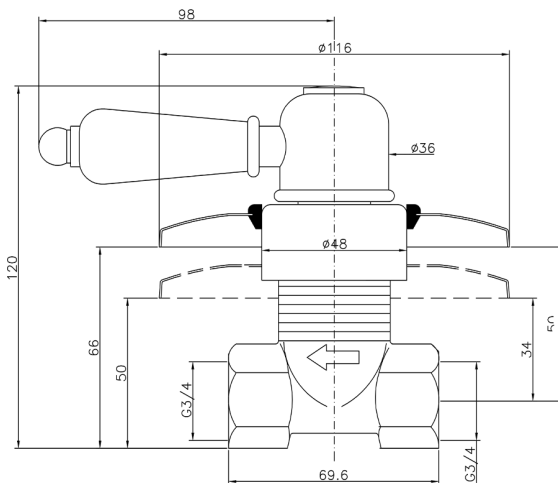

Concealed stop valve CROISSETTE_CS000313

MODEL **CS000313**

Concealed stop valve, 3/4" D outlet

AVAILABLE FINISHINGS

- 
21 21 Chrome
- 
27 27 Old Bronze
- 
2G 2G Antique Gold
- 
2W 2W Brushed Gold

CHARACTERISTICS