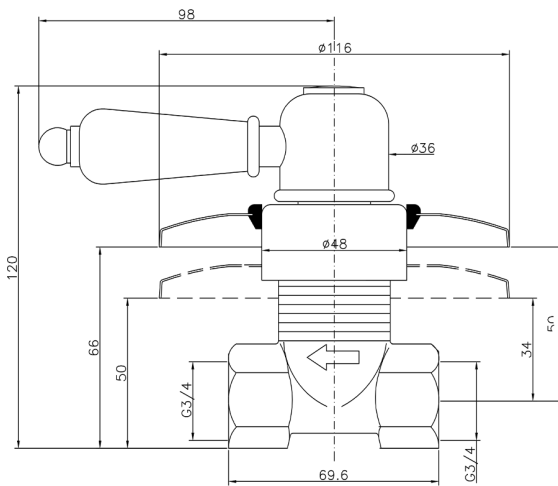

Concealed stop valve CROISSETTE_CS000313

MODEL **CS000313**

Concealed stop valve, 3/4" D outlet

AVAILABLE FINISHINGS

-  **21** 21 Chrome
-  **27** 27 Old Bronze
-  **2G** 2G Antique Gold
-  **2W** 2W Brushed Gold