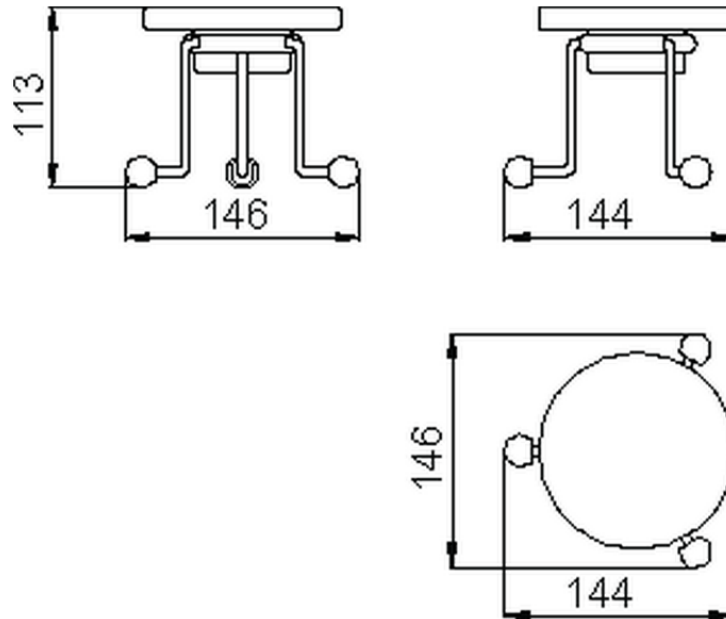

Soap-dish CROISETTE_4028.01H.

4028.01H.

<https://en.huberitalia.com/soap-dish-croisette-4028-01h>

2025-01-05