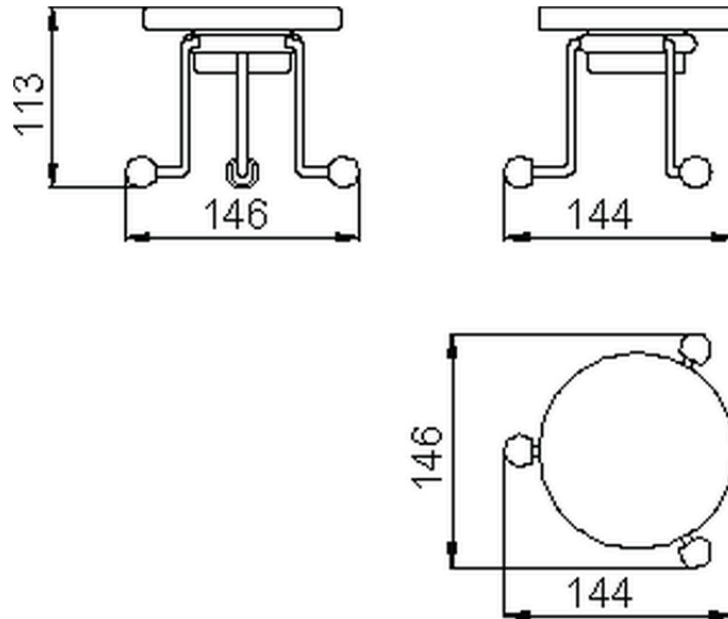

Soap-dish CROISETTE_4028.01H.

4028.01H.

<https://en.huberitalia.com/soap-dish-croisette-4028-01h>

2025-01-02