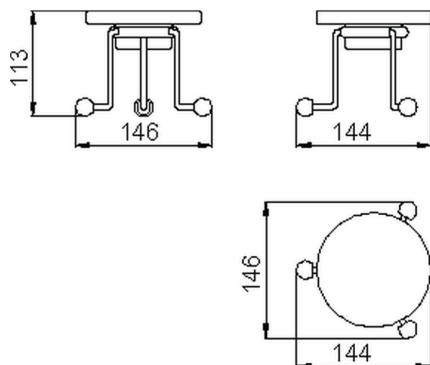

Soap-dish CROISETTE_4028.01H.

MODEL **4028.01H.**

Soap-dish, in ceramic

AVAILABLE FINISHINGS

-  **AC** AC Satin Brushed Nickel
-  **BA** BA Old Bronze
-  **CR** CR Chrome
-  **2W** 2W Brushed Gold

CHARACTERISTICS