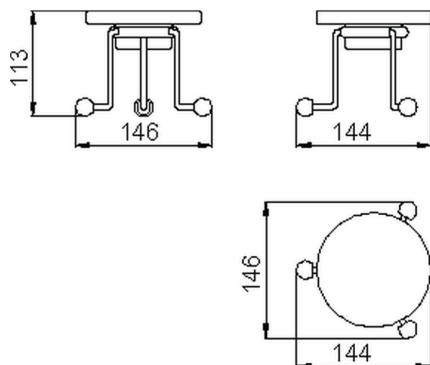

Soap-dish CROISETTE_4028.01H.

MODEL **4028.01H.**

Soap-dish, in ceramic

AVAILABLE FINISHINGS

- **AC** AC Satin Brushed Nickel
- **BA** BA Old Bronze
- **CR** CR Chrome
- **2W** 2W Brushed Gold

CHARACTERISTICS

2025-01-05