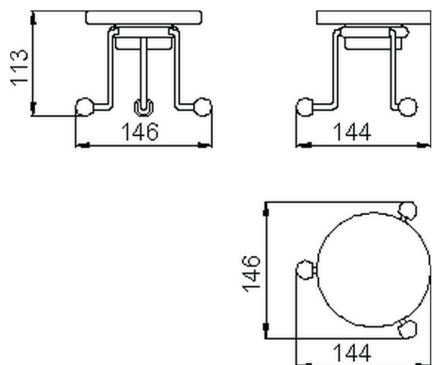

Soap-dish CROISSETTE_4028.01H.

MODEL **4028.01H.**

Soap-dish, in ceramic

AVAILABLE FINISHINGS

-  **AC** AC Satin Brushed Nickel
-  **BA** BA Old Bronze
-  **CR** CR Chrome
-  **2W** 2W Brushed Gold

CHARACTERISTICS