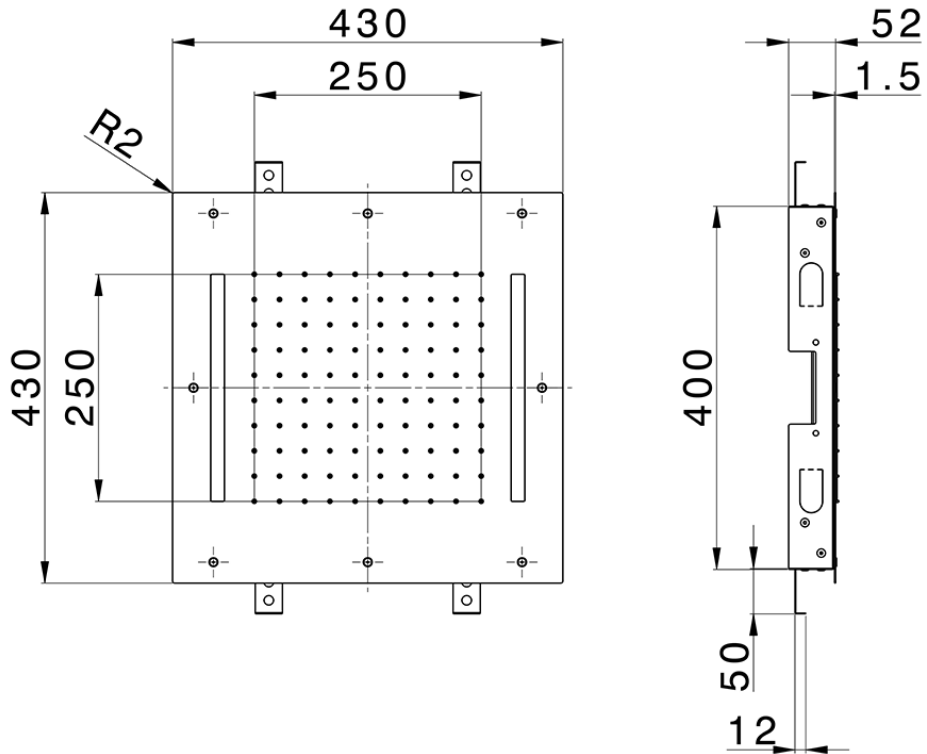

430x430 mm Chromotherapy Ceiling showerhead ZEN\_ZS1C0055

ZS1C0055

<https://en.huberitalia.com/430x430-mm-chromotherapy-ceiling-showerhead-zen-zs1c0055>

2024-11-15