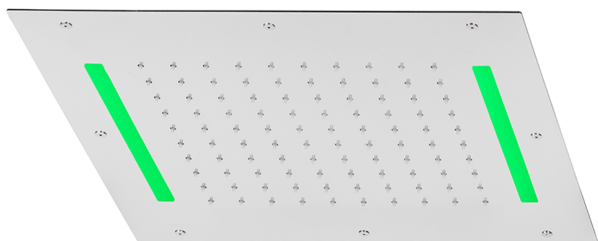

430x430 mm Chromotherapy Ceiling showerhead ZEN_ZS1C0055

MODEL **ZS1C0055**

430x430 mm Chromotherapy Ceiling showerhead, rain, chromotherapy functions, built-in control included, Stainless Steel AISI 304

AVAILABLE FINISHINGS

- **40** 40 Matt Black
- **4Q** 4Q Matt White
- **5G** 5G Rose Gold
- **D1** D1 Brushed Inox
- **D2** D2 Polished Inox

CHARACTERISTICS

2024-11-15