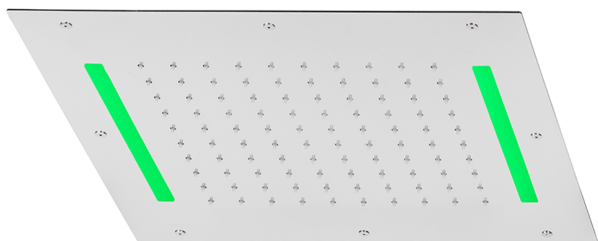

430x430 mm Chromotherapy Ceiling showerhead ZEN_ZS1C0055

MODEL **ZS1C0055**

430x430 mm Chromotherapy Ceiling showerhead, rain, chromotherapy functions, built-in control included, Stainless Steel AISI 304

AVAILABLE FINISHINGS

-  **40** 40 Matt Black
-  **4Q** 4Q Matt White
-  **5G** 5G Rose Gold
-  **D1** D1 Brushed Inox
-  **D2** D2 Polished Inox

CHARACTERISTICS

2024-11-15