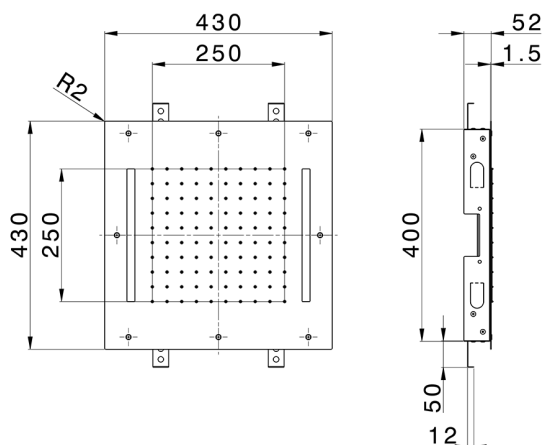

430x430 mm Chromotherapy Ceiling showerhead ZEN_ZS1C0055

MODEL **ZS1C0055**

430x430 mm Chromotherapy Ceiling showerhead, rain, chromotherapy functions, built-in control included, Stainless Steel AISI 304

AVAILABLE FINISHINGS

- **40** 40 Matt Black
- **4Q** 4Q Matt White
- **5G** 5G Rose Gold
- **D1** D1 Brushed Inox
- **D2** D2 Polished Inox

CHARACTERISTICS

2024-11-15