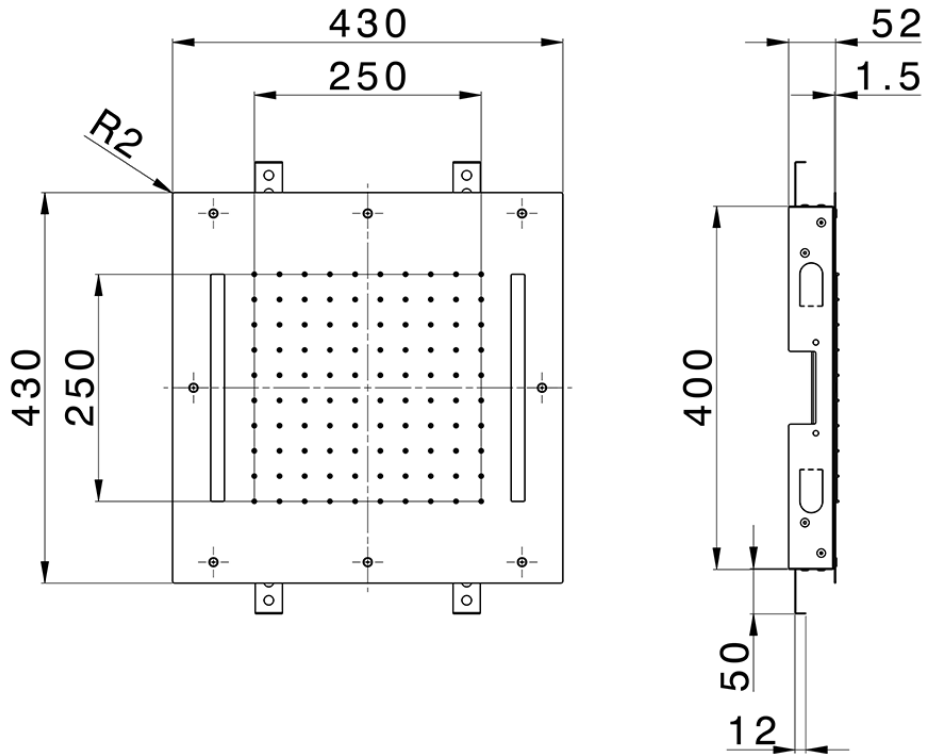

430x430 mm Chromotherapy Ceiling showerhead ZEN_ZS1C0055

ZS1C0055

<https://en.huberitalia.com/430x430-mm-chromotherapy-ceiling-showerhead-zen-zs1c0055>

2024-11-15