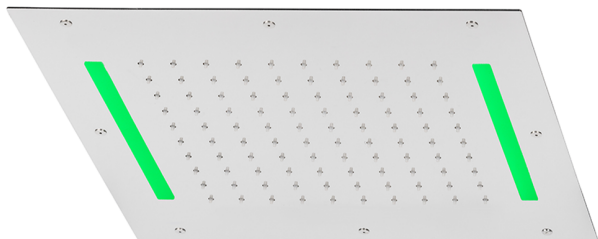

430x430 mm Chromotherapy Ceiling showerhead ZEN_ZS1C0055

MODEL **ZS1C0055**

430x430 mm Chromotherapy Ceiling showerhead, rain, chromotherapy functions, built-in control included, Stainless Steel AISI 304

AVAILABLE FINISHINGS

-  **40** 40 Matt Black
-  **4Q** 4Q Matt White
-  **5G** 5G Rose Gold
-  **D1** D1 Brushed Inox
-  **D2** D2 Polished Inox

CHARACTERISTICS

2024-11-15