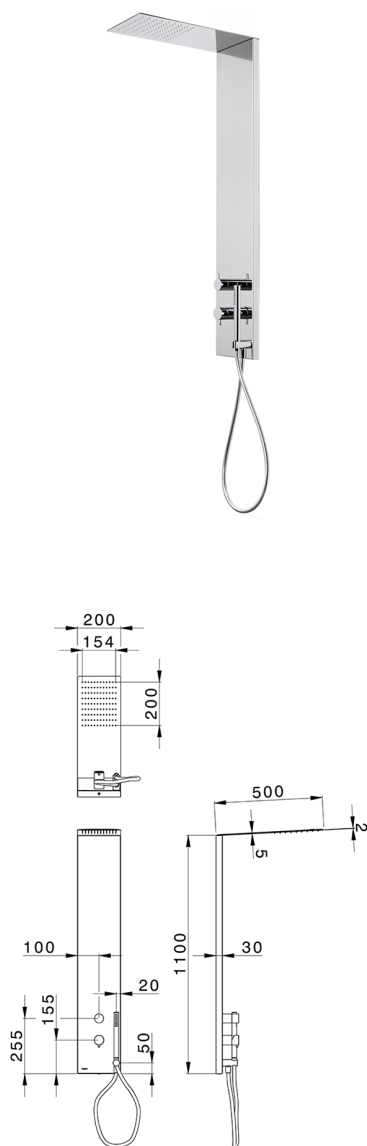

2-fonction single lever shower panel COLUMNS_ZS105030

MODEL **ZS105030**

2-fonction single lever shower panel, stainless steel AISI 304 shower panel, 2-outlet deviatop cartridge, handshower holder with wall elbow, ABS 23 mm one spray handshower, 200x500 thick 24mm Inox rectangular showerhead, with patented safety valve, rain function, 150 cm PVC Flexible Hose

AVAILABLE FINISHINGS

-  **40** 40 Matt Black
-  **4Q** 4Q Matt White
-  **D1** D1 Brushed Inox
-  **D2** D2 Polished Inox

CHARACTERISTICS

Cartridge Spare Parts **ZZ99751000**

35 mm Cartridge

2024-12-22