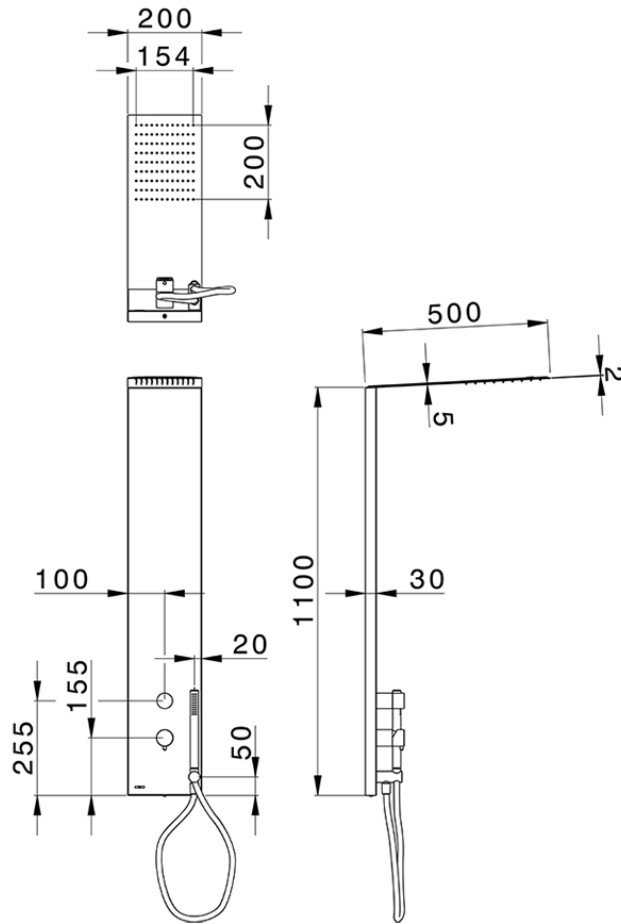

2-fonction single lever shower panel COLUMNS_ZS105030

ZS105030

<https://en.huberitalia.com/2-fonction-single-lever-shower-panel-columns-zs105030>

2024-12-22