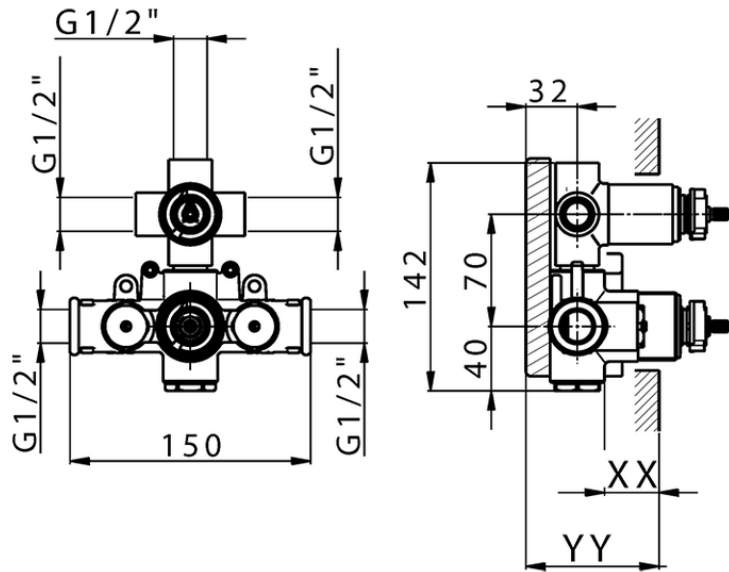

Exposed part for 3-outlet con.thermo.shower valve THERMO_H3018200

H3018200

<https://en.huberitalia.com/exposed-part-for-3-outlet-con-thermo-shower-valve-thermo-h3018200>

Piastra/Plate/Plaque/Platte/Placa

2-3mm: XX 25-40 YY 76-91

10 mm: XX 16-31 YY 65-80

ZB018201

<https://en.huberitalia.com/3-outlet-concealed-thermostatic-shower-valve-concealed-zb018201>

2026-06-10