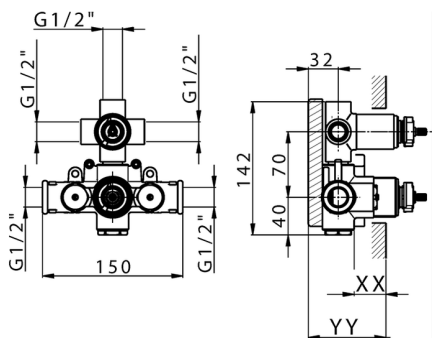

3-outlet Concealed thermostatic shower valve CONCEALED_ZB018201

MODEL **ZB018201**

3-Outlet Concealed thermostatic mixer, with 3-outlet diverter, without trim kit

AVAILABLE FINISHINGS

CHARACTERISTICS

Installation	Concealed
Cartridge Spare Parts	24.04A.PP
8x20 Plus P Thermostatic Valve	
Concealed	1

Piastra/Plate/Plaque/Platte/Placa
 2-3mm: XX 25-40 YY 76-91
 10 mm: XX 16-31 YY 65-80

DeviaStop

The Huber Devia Stop technology allows to adjust the water flow and to direct it to the selected output point (overhead soaker, hand shower, etc).