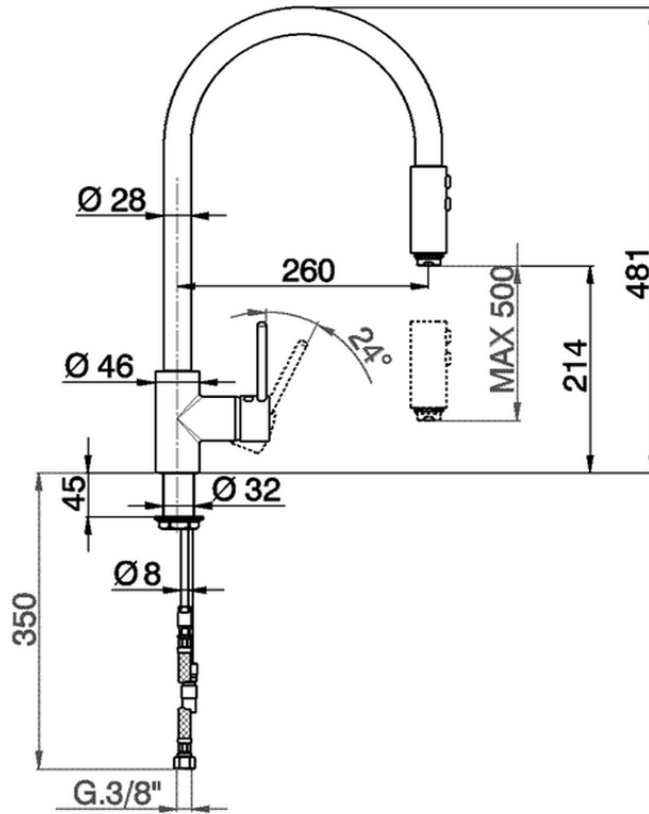

Single lever sink mixer with extrac.shower KITCHEN_LL400570

LL400570

<https://en.huberitalia.com/single-lever-sink-mixer-with-extrac-shower-kitchen-ll400570>

2024-12-04