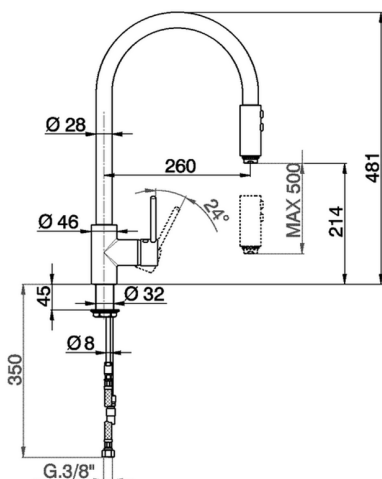

Single lever sink mixer with extrac.shower KITCHEN_LL400570

MODEL **LL400570**

Single lever sink mixer with extrac.shower,swivel spout,2 sprays handshower,175 cm Brass flexible hoses

AVAILABLE FINISHINGS

CHARACTERISTICS

Cartridge Spare Parts **ZZ93196000**

38 mm Cartridge

2024-12-04