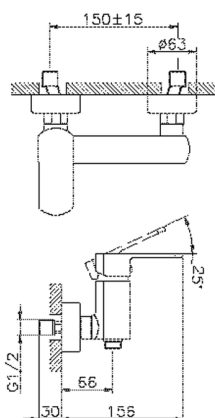

## Single lever shower mixer DADO\_DD000440

MODEL **DD000440**

Single lever shower mixer, without shower set, 1/2" M flexible connection

### CHARACTERISTICS

Cartridge Spare Parts **ZZ96799000**

**35 mm Cartridge**