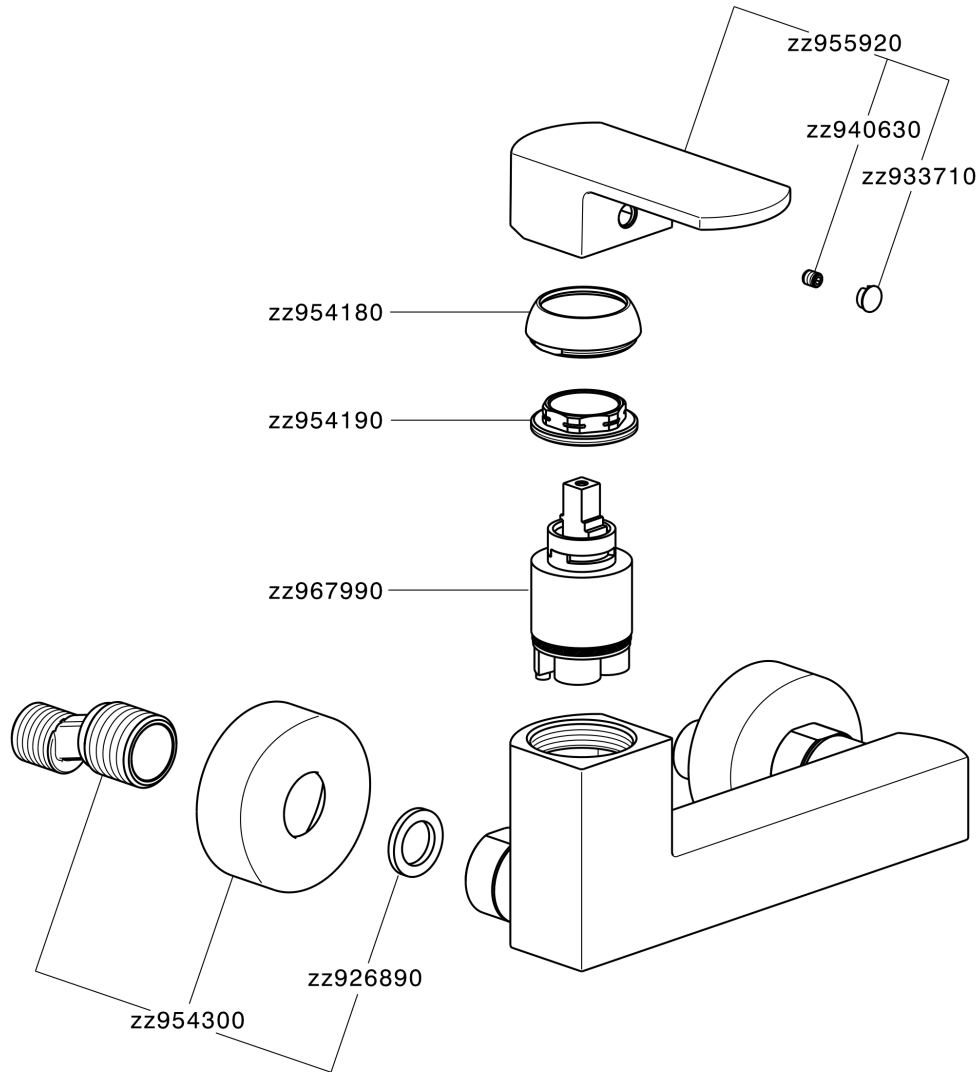

## Single lever shower mixer DADO\_DD000440

MODEL **DD000440**

Single lever shower mixer, without shower set, 1/2" M flexible connection

### CHARACTERISTICS

Cartridge Spare Parts **ZZ96799000**

**35 mm Cartridge**

## Single lever shower mixer DADO\_DD000440

DD000440

<https://en.huberitalia.com/single-lever-shower-mixer-dado-dd000440>

2024-12-04