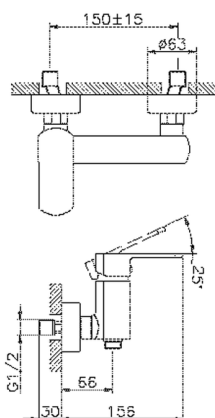

Single lever shower mixer DADO_DD000440

MODEL **DD000440**

Single lever shower mixer, without shower set, 1/2" M flexible connection

AVAILABLE FINISHINGS

-  **21** 21 Chrome
-  **2B** 2B Polished Nickel
-  **2F** 2F Brushed Nickel
-  **40** 40 Matt Black
-  **4Q** 4Q Matt White

CHARACTERISTICS

Cartridge Spare Parts **ZZ96799000**

35 mm Cartridge

Single lever shower mixer DADO_DD000440

DD000440

<https://en.huberitalia.com/single-lever-shower-mixer-dado-dd000440>

2024-12-04