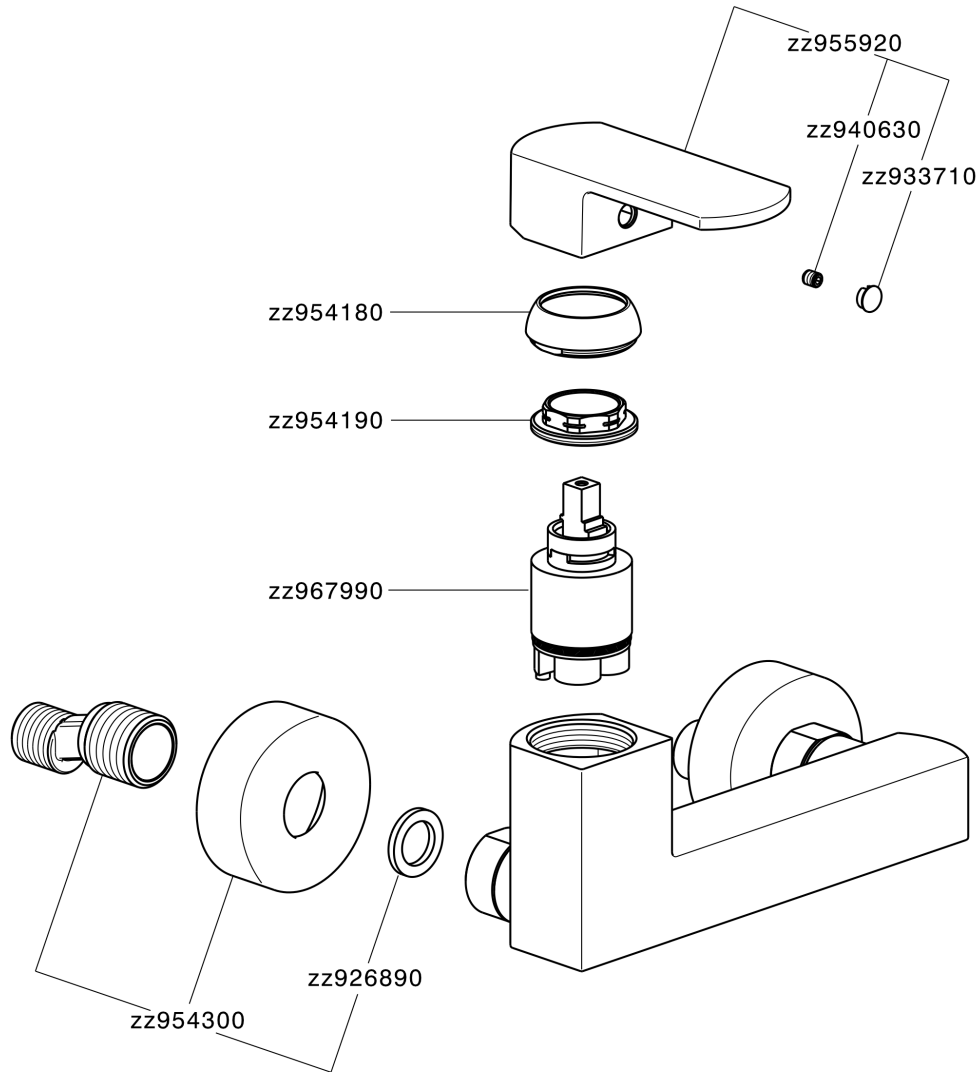

Single lever shower mixer DADO_DD000440

MODEL **DD000440**

Single lever shower mixer, without shower set, 1/2" M flexible connection

AVAILABLE FINISHINGS

-  **21** 21 Chrome
-  **2B** 2B Polished Nickel
-  **2F** 2F Brushed Nickel
-  **40** 40 Matt Black
-  **4Q** 4Q Matt White

CHARACTERISTICS

Cartridge Spare Parts **ZZ96799000**

35 mm Cartridge

Single lever shower mixer DADO_DD000440

DD000440

<https://en.huberitalia.com/single-lever-shower-mixer-dado-dd000440>

2024-12-04