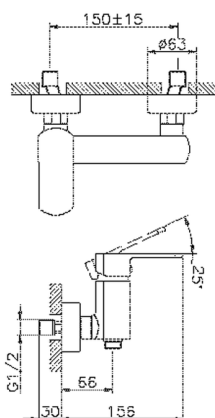

Single lever shower mixer DADO_DD000440

MODEL **DD000440**

Single lever shower mixer, without shower set, 1/2" M flexible connection

AVAILABLE FINISHINGS

-  **21** 21 Chrome
-  **2B** 2B Polished Nickel
-  **2F** 2F Brushed Nickel
-  **40** 40 Matt Black
-  **4Q** 4Q Matt White

CHARACTERISTICS

Cartridge Spare Parts **ZZ96799000**

35 mm Cartridge

Single lever shower mixer DADO_DD000440

DD000440

<https://en.huberitalia.com/single-lever-shower-mixer-dado-dd000440>

2024-12-22