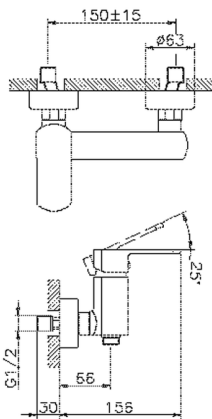

Single lever shower mixer DADO_DD000440

MODEL **DD000440**

Single lever shower mixer, without shower set, 1/2" M flexible connection

AVAILABLE FINISHINGS

-  **21** 21 Chrome
-  **2B** 2B Polished Nickel
-  **2F** 2F Brushed Nickel
-  **40** 40 Matt Black
-  **4Q** 4Q Matt White

CHARACTERISTICS

Cartridge Spare Parts **ZZ96799000**

35 mm Cartridge

Single lever shower mixer DADO_DD000440

DD000440

<https://en.huberitalia.com/single-lever-shower-mixer-dado-dd000440>

2024-12-22