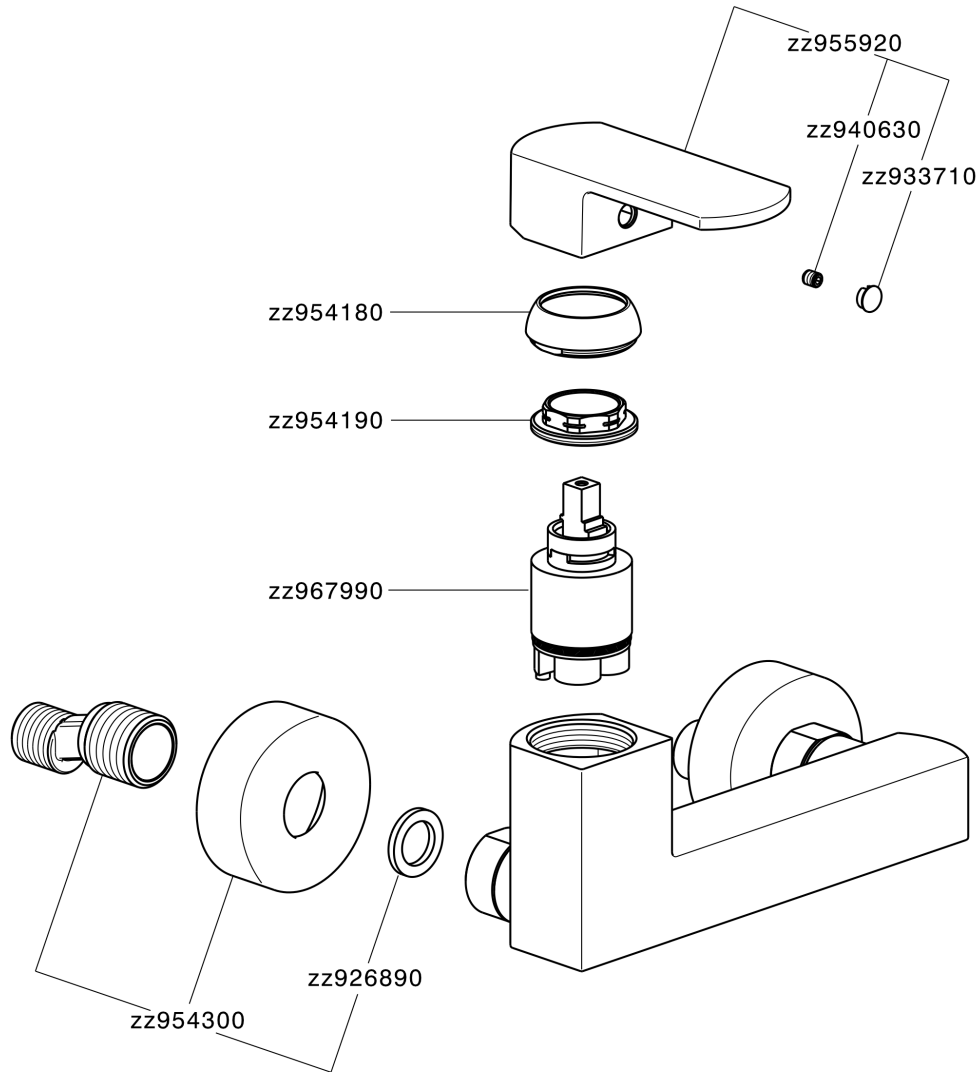

Single lever shower mixer DADO_DD000440

MODEL **DD000440**

Single lever shower mixer, without shower set, 1/2" M flexible connection

AVAILABLE FINISHINGS

-  **21** 21 Chrome
-  **2B** 2B Polished Nickel
-  **2F** 2F Brushed Nickel
-  **40** 40 Matt Black
-  **4Q** 4Q Matt White

CHARACTERISTICS

Cartridge Spare Parts **ZZ96799000**

35 mm Cartridge

Single lever shower mixer DADO_DD000440

DD000440

<https://en.huberitalia.com/single-lever-shower-mixer-dado-dd000440>

2024-12-22