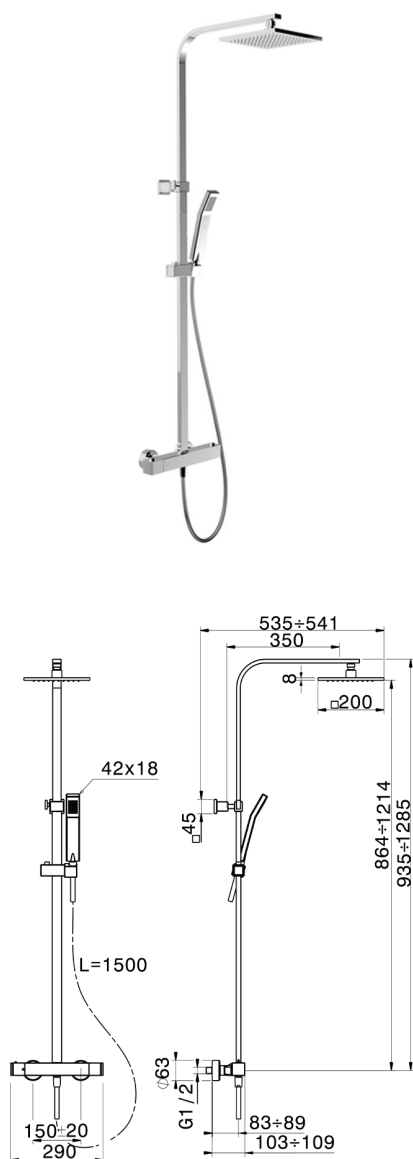

2-function Thermostatic shower set DADO_DDC86040

MODEL **DDC86040**

2-function Thermostatic shower set, 2-outlet devia stop, adjustable riser column, sliding shower bracket, 42x18 mm ABS Quad one spray handshower, 200x200 mm Brass square showerhead, 150 cm smooth SILVERFLEX Flexible Hose

AVAILABLE FINISHINGS

CHARACTERISTICS

Cartridge Spare Parts **22.04A.AR - ZZ97279004**

Argo 2 (long filter) Thermostatic Valve

DeviaStop

The Huber Devia Stop technology allows to adjust the water flow and to direct it to the selected output point (overhead soaker, hand shower, etc).

SafeTouch

The Huber SafeTouch system maintains the mixer body cool to the touch during operation.

Thermostatic

The Huber thermostatic is your personal water manager, helping you to handle, control and save water and energy.