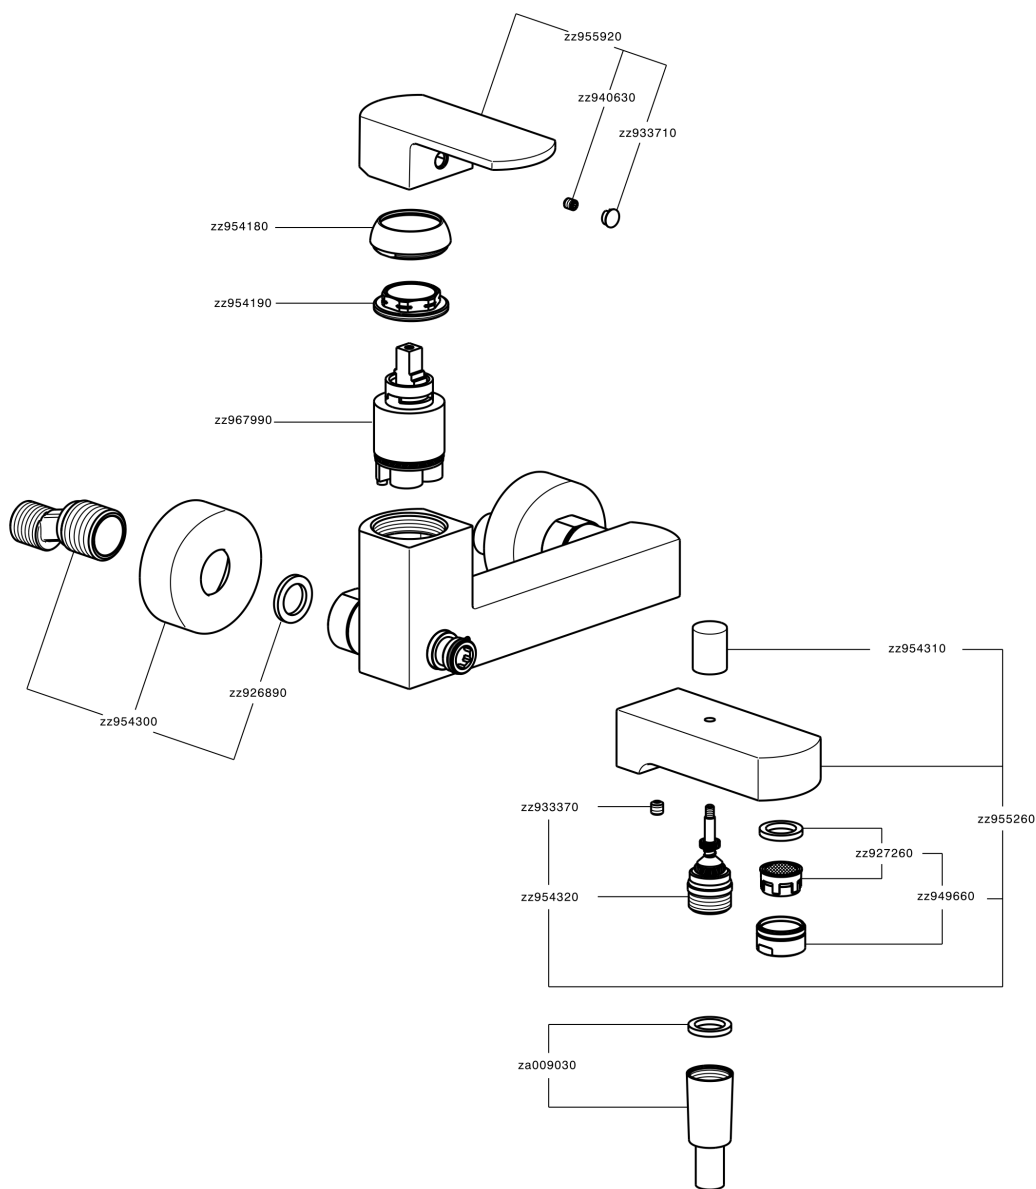

Single lever bath mixer DADO_DD000130

MODEL **DD000130**

Single lever bath mixer, without shower set, 1/2" M flexible connection

AVAILABLE FINISHINGS

-  **21** 21 Chrome
-  **2B** 2B Polished Nickel
-  **2F** 2F Brushed Nickel
-  **40** 40 Matt Black
-  **4Q** 4Q Matt White

CHARACTERISTICS

Cartridge Spare Parts **ZZ96799000**

35 mm Cartridge

Single lever bath mixer DADO_DD000130

DD000130

<https://en.huberitalia.com/single-lever-bath-mixer-dado-dd000130>

2024-11-21