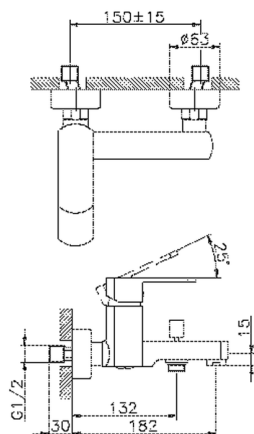

Single lever bath mixer DADO_DD000130

MODEL **DD000130**

Single lever bath mixer, without shower set, 1/2" M flexible connection

AVAILABLE FINISHINGS

-  **21** 21 Chrome
-  **2B** 2B Polished Nickel
-  **2F** 2F Brushed Nickel
-  **40** 40 Matt Black
-  **4Q** 4Q Matt White

CHARACTERISTICS

Cartridge Spare Parts **ZZ96799000**

35 mm Cartridge

Single lever bath mixer DADO_DD000130

DD000130

<https://en.huberitalia.com/single-lever-bath-mixer-dado-dd000130>

2024-11-21