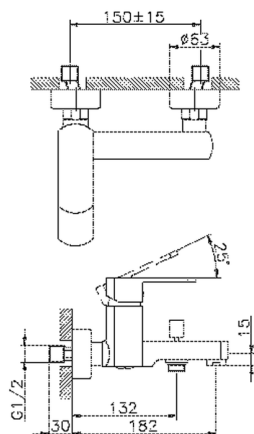

Single lever bath mixer DADO_DD000130

MODEL **DD000130**

Single lever bath mixer, without shower set, 1/2" M flexible connection

AVAILABLE FINISHINGS

-  **21** 21 Chrome
-  **2B** 2B Polished Nickel
-  **2F** 2F Brushed Nickel
-  **40** 40 Matt Black
-  **4Q** 4Q Matt White

CHARACTERISTICS

Cartridge Spare Parts **ZZ96799000**

35 mm Cartridge

Single lever bath mixer DADO_DD000130

DD000130

<https://en.huberitalia.com/single-lever-bath-mixer-dado-dd000130>

2024-11-23