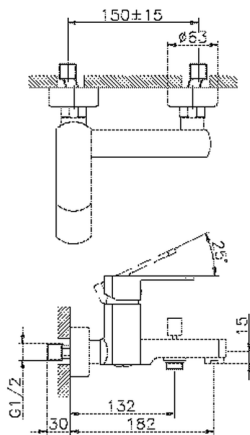

Single lever bath mixer DADO_DD000130

MODEL **DD000130**

Single lever bath mixer, without shower set, 1/2" M flexible connection

AVAILABLE FINISHINGS

-  **21** 21 Chrome
-  **2B** 2B Polished Nickel
-  **2F** 2F Brushed Nickel
-  **40** 40 Matt Black
-  **4Q** 4Q Matt White

CHARACTERISTICS

Cartridge Spare Parts **ZZ96799000**

35 mm Cartridge

Single lever bath mixer DADO_DD000130

DD000130

<https://en.huberitalia.com/single-lever-bath-mixer-dado-dd000130>

2024-11-21