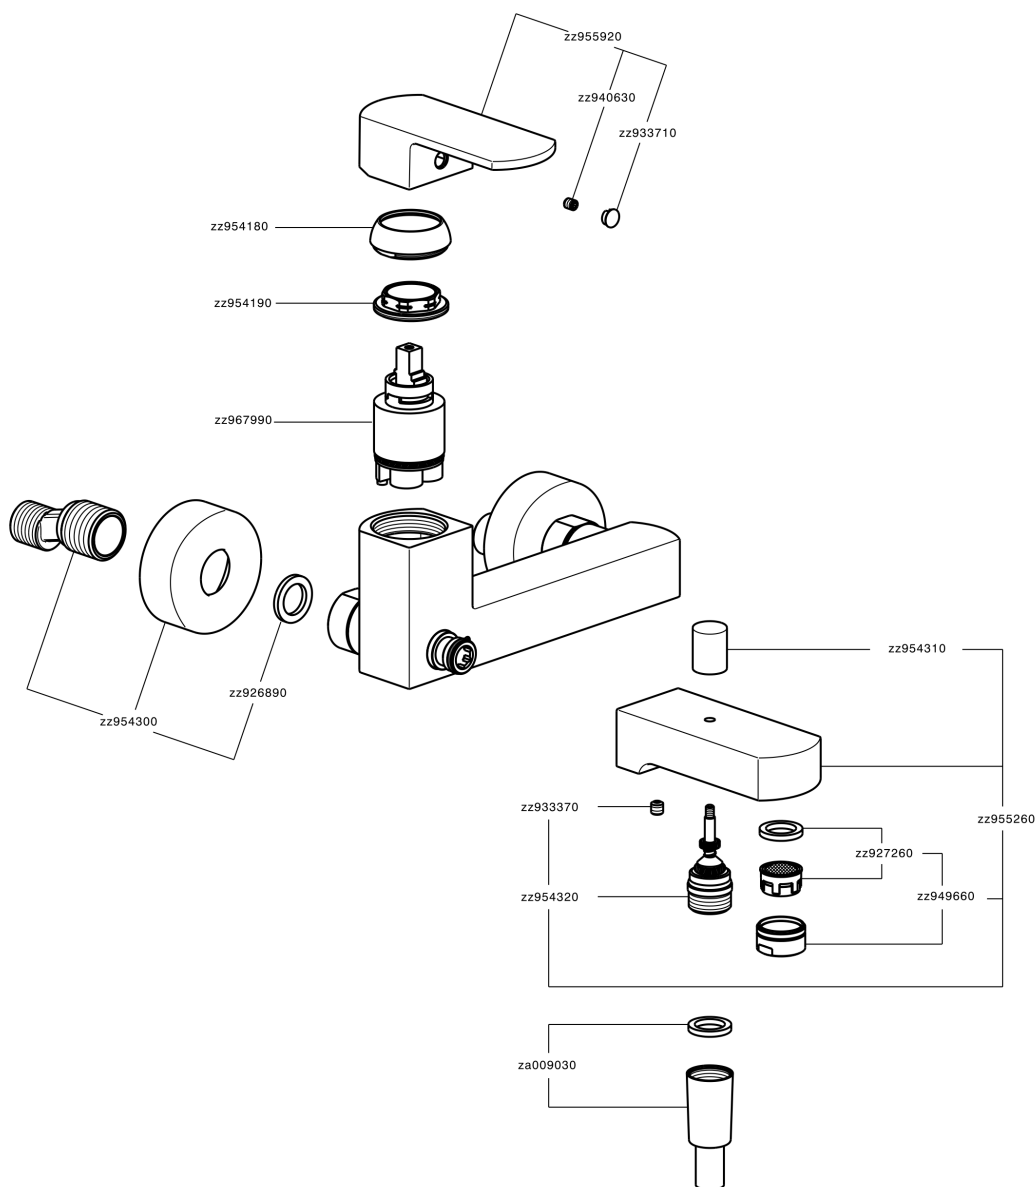

Single lever bath mixer DADO_DD000130

MODEL **DD000130**

Single lever bath mixer, without shower set, 1/2" M flexible connection

AVAILABLE FINISHINGS

-  **21** 21 Chrome
-  **2B** 2B Polished Nickel
-  **2F** 2F Brushed Nickel
-  **40** 40 Matt Black
-  **4Q** 4Q Matt White

CHARACTERISTICS

Cartridge Spare Parts **ZZ96799000**

35 mm Cartridge

Single lever bath mixer DADO_DD000130

DD000130

<https://en.huberitalia.com/single-lever-bath-mixer-dado-dd000130>

2024-11-23