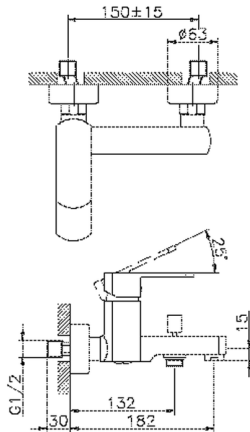

Single lever bath mixer DADO_DD000130

MODEL **DD000130**

Single lever bath mixer, without shower set, 1/2" M flexible connection

AVAILABLE FINISHINGS

-  **21** 21 Chrome
-  **2B** 2B Polished Nickel
-  **2F** 2F Brushed Nickel
-  **40** 40 Matt Black
-  **4Q** 4Q Matt White

CHARACTERISTICS

Cartridge Spare Parts **ZZ96799000**

35 mm Cartridge

Single lever bath mixer DADO_DD000130

DD000130

<https://en.huberitalia.com/single-lever-bath-mixer-dado-dd000130>

2024-11-23