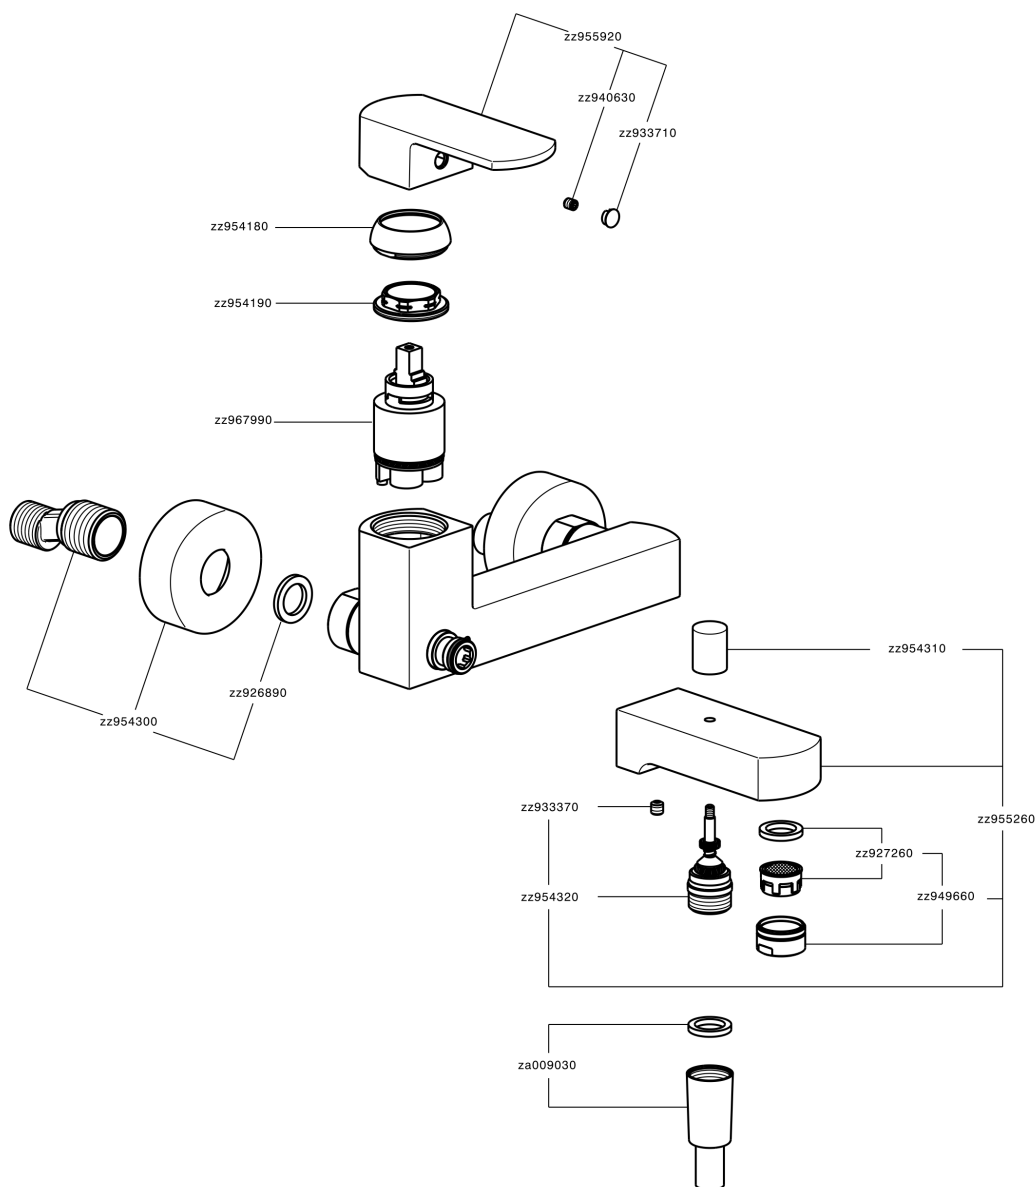

## Single lever bath mixer DADO\_DD000130

MODEL **DD000130**

Single lever bath mixer, without shower set, 1/2" M flexible connection

### CHARACTERISTICS

Cartridge Spare Parts **ZZ96799000**

**35 mm Cartridge**

## Single lever bath mixer DADO\_DD000130

DD000130

<https://en.huberitalia.com/single-lever-bath-mixer-dado-dd000130>

2024-11-23